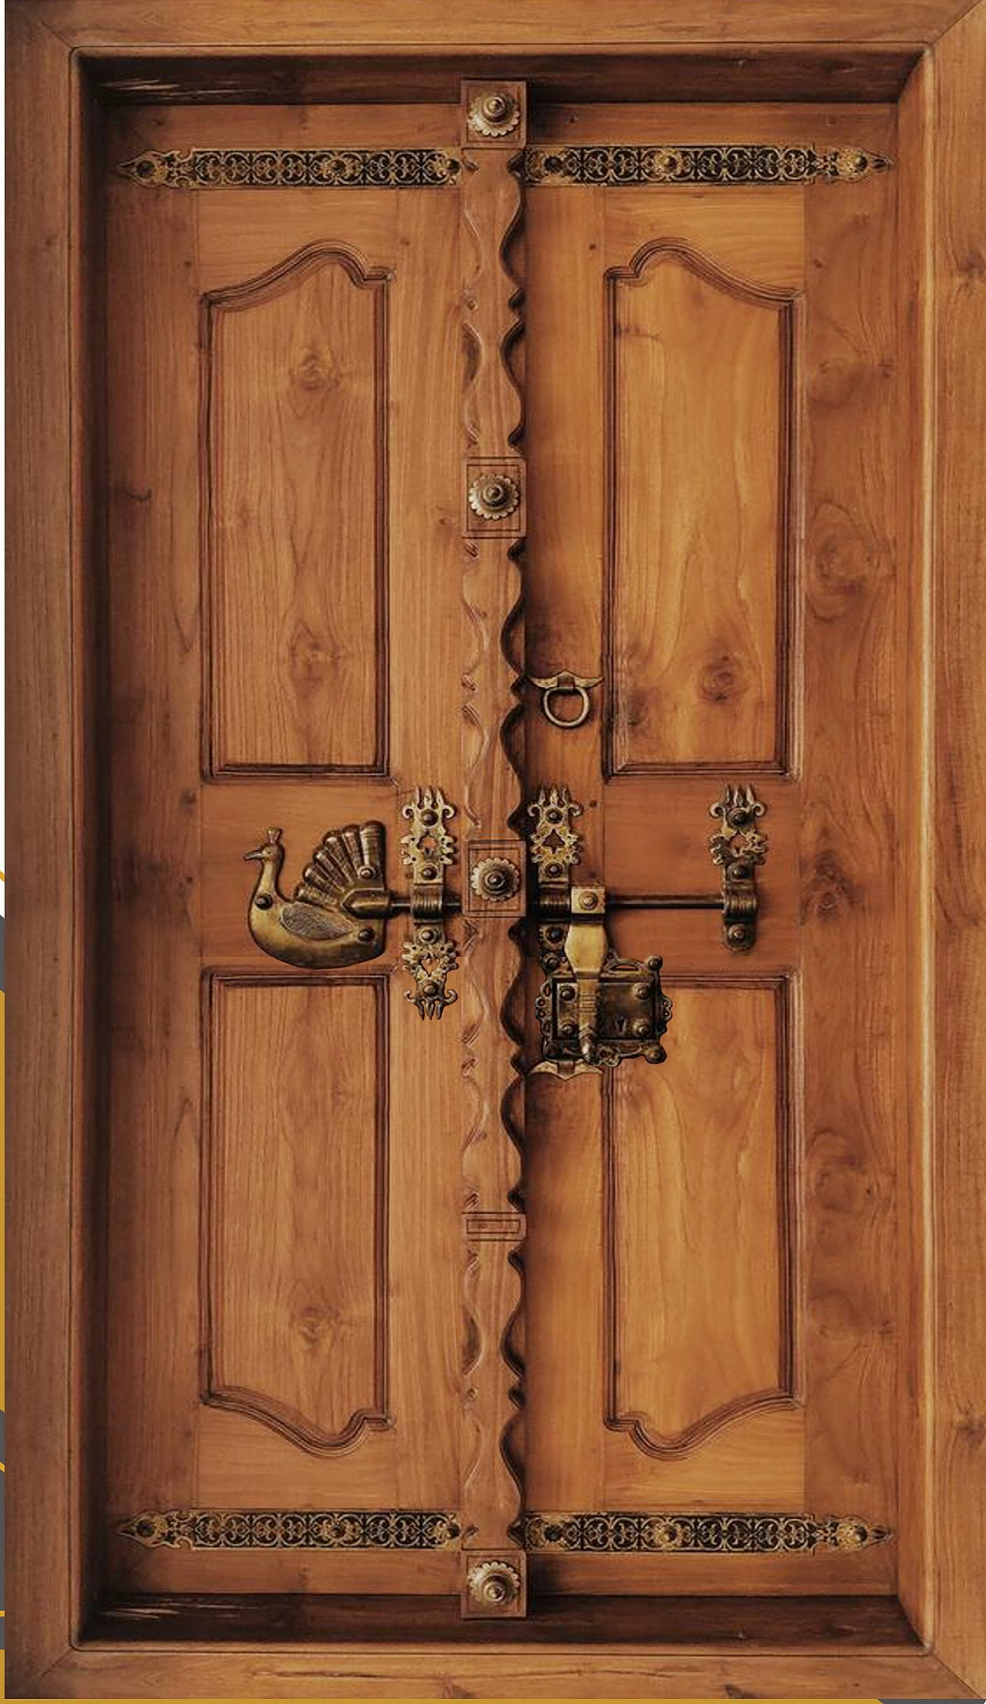

ANTIQUÉ
INDIAN
TOUCH

EXTRA PREMIUM

SDH - 10022AITEPRDD005

SUDHEER DESIGN HUB