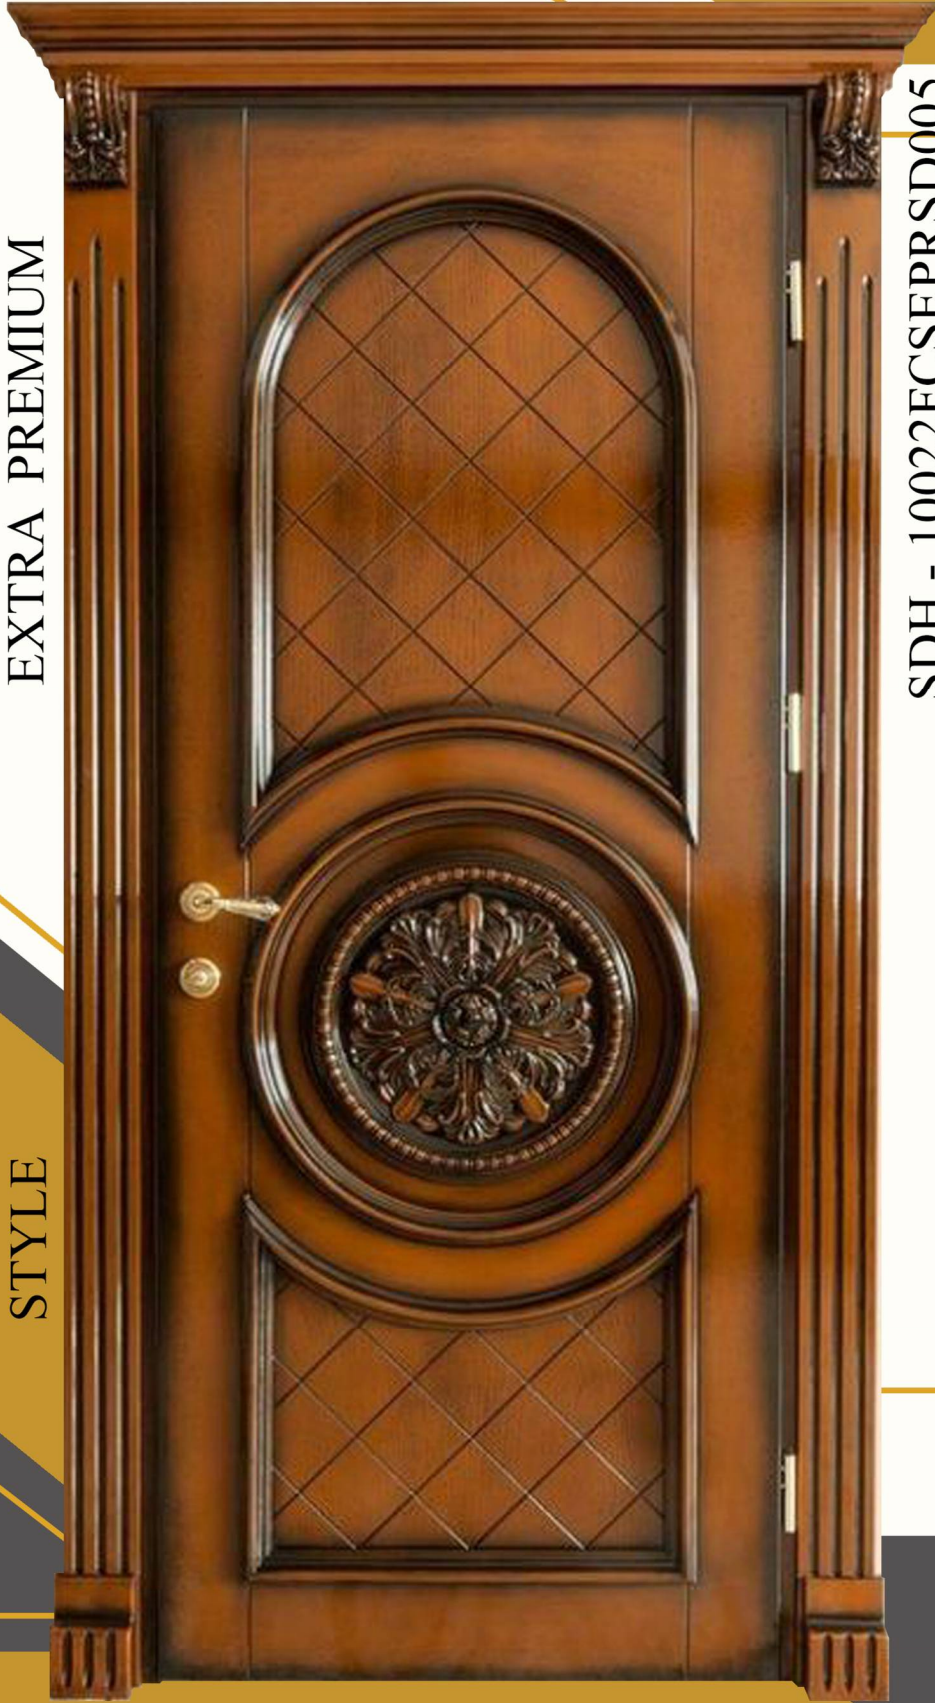

SUDHEER DESIGN HUB

FRENCH
COLONIAL
STYLE

EXTRA PREMIUM

SDH - 10022FCSEPRSD005