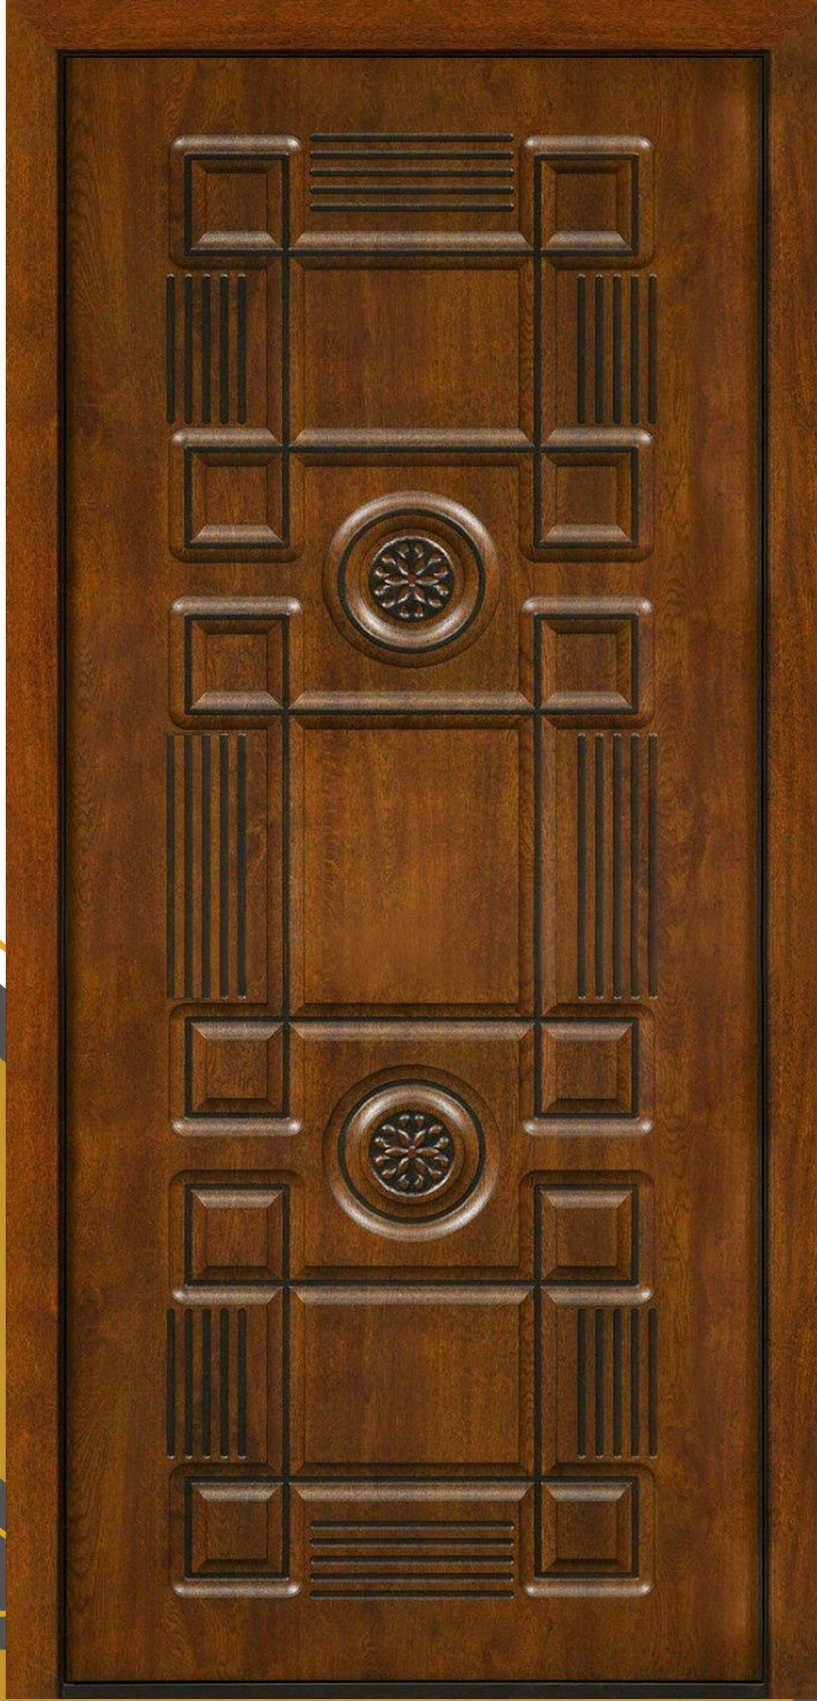

FRENCH
COLONIAL
STYLE

PREMIUM

SDH - 10022FCSPRSD001

SUDHEER DESIGN HUB

FRENCH
COLONIAL
STYLE

PREMIUM

SDH - 10022FCSPRSD002

SUDHEER DESIGN HUB