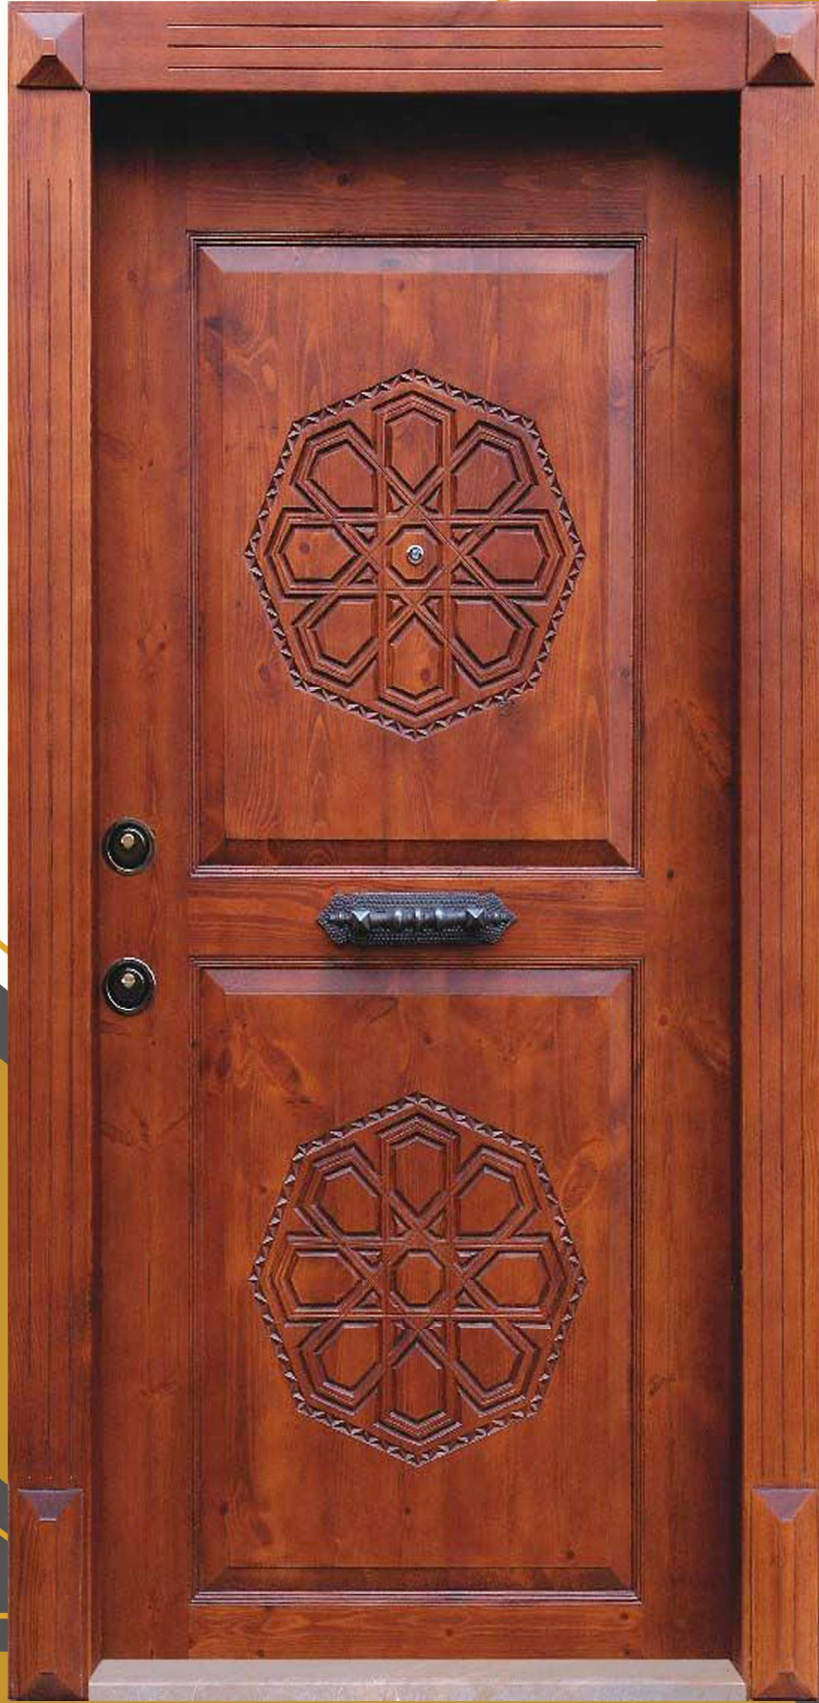

SUDHEER DESIGN HUB

FRENCH
COLONIAL
STYLE

PREMIUM

SDH - 10022FCSPRSD009

FRENCH
COLONIAL
STYLE

PREMIUM

SDH - 10022FCSPRSD010

SUDHEER DESIGN HUB