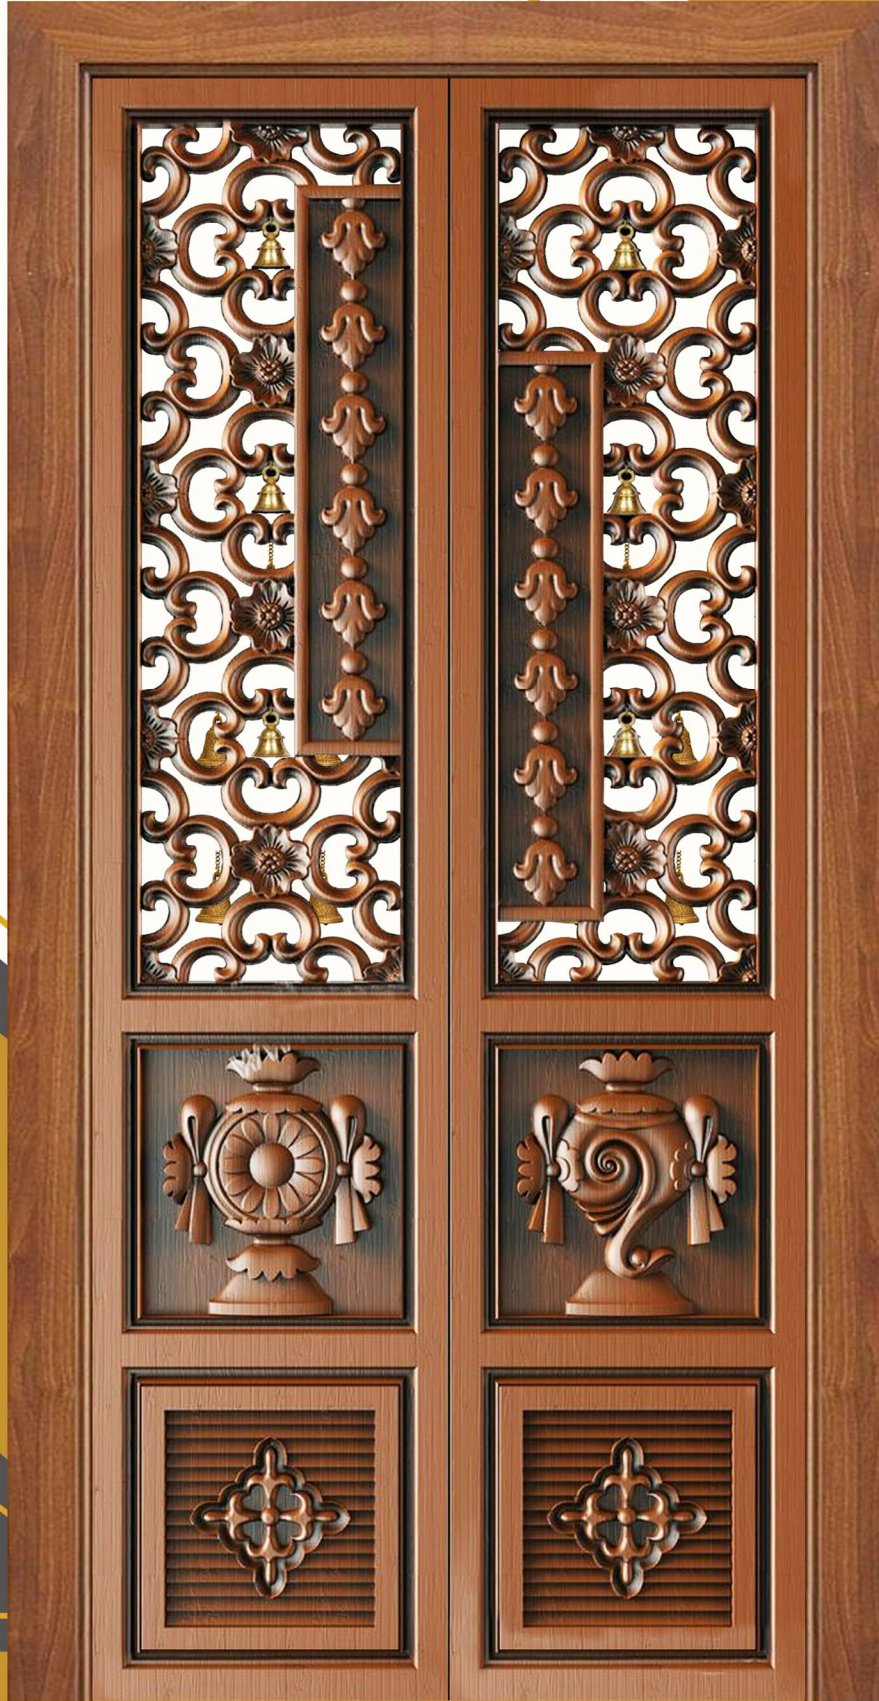

POOJA
EXTRA
PREMIUM

SDH - 10022PEPRDD003

SUDHEER DESIGN HUB