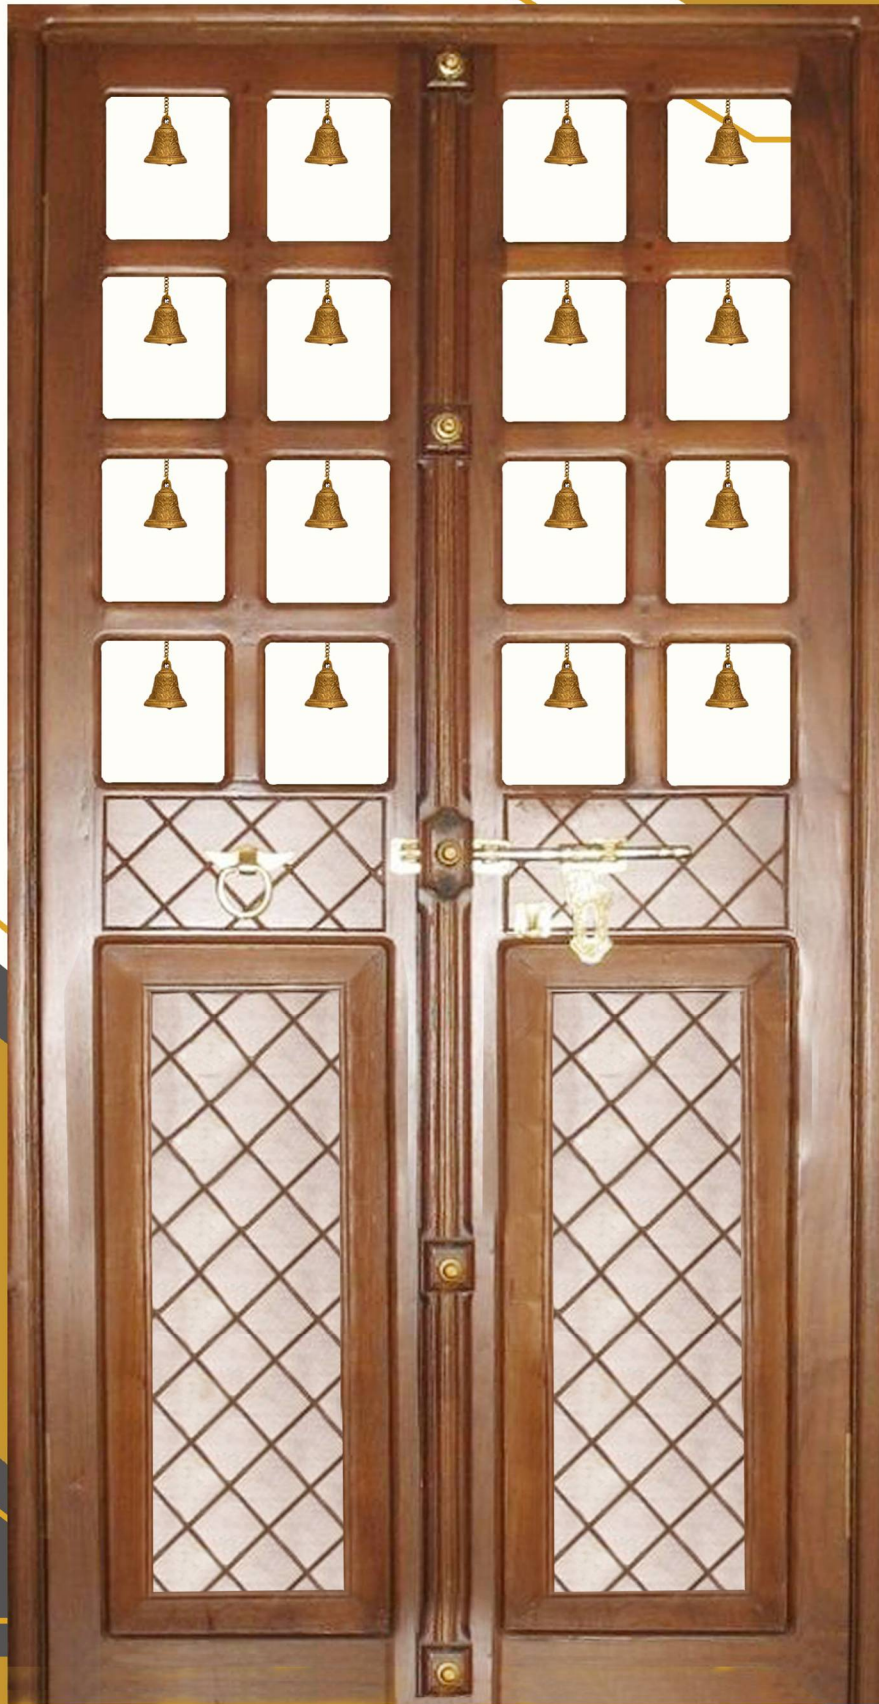

SUDHEER DESIGN HUB

POOJA
DOOR'S

SUDHEER DESIGN HUB

POOJA

PRIME

NOTE: Design shapes and heights will get varie according to the required customer door sizes.

POOJA
PRIME

SDH - 10022PPDD001

SUDHEER DESIGN HUB

POOJA
PRIME

SDH - 10022PPDD002

SUDHEER DESIGN HUB

POOJA
PRIME

SDH - 10022PPDD003

SUDHEER DESIGN HUB

POOJA
PRIME