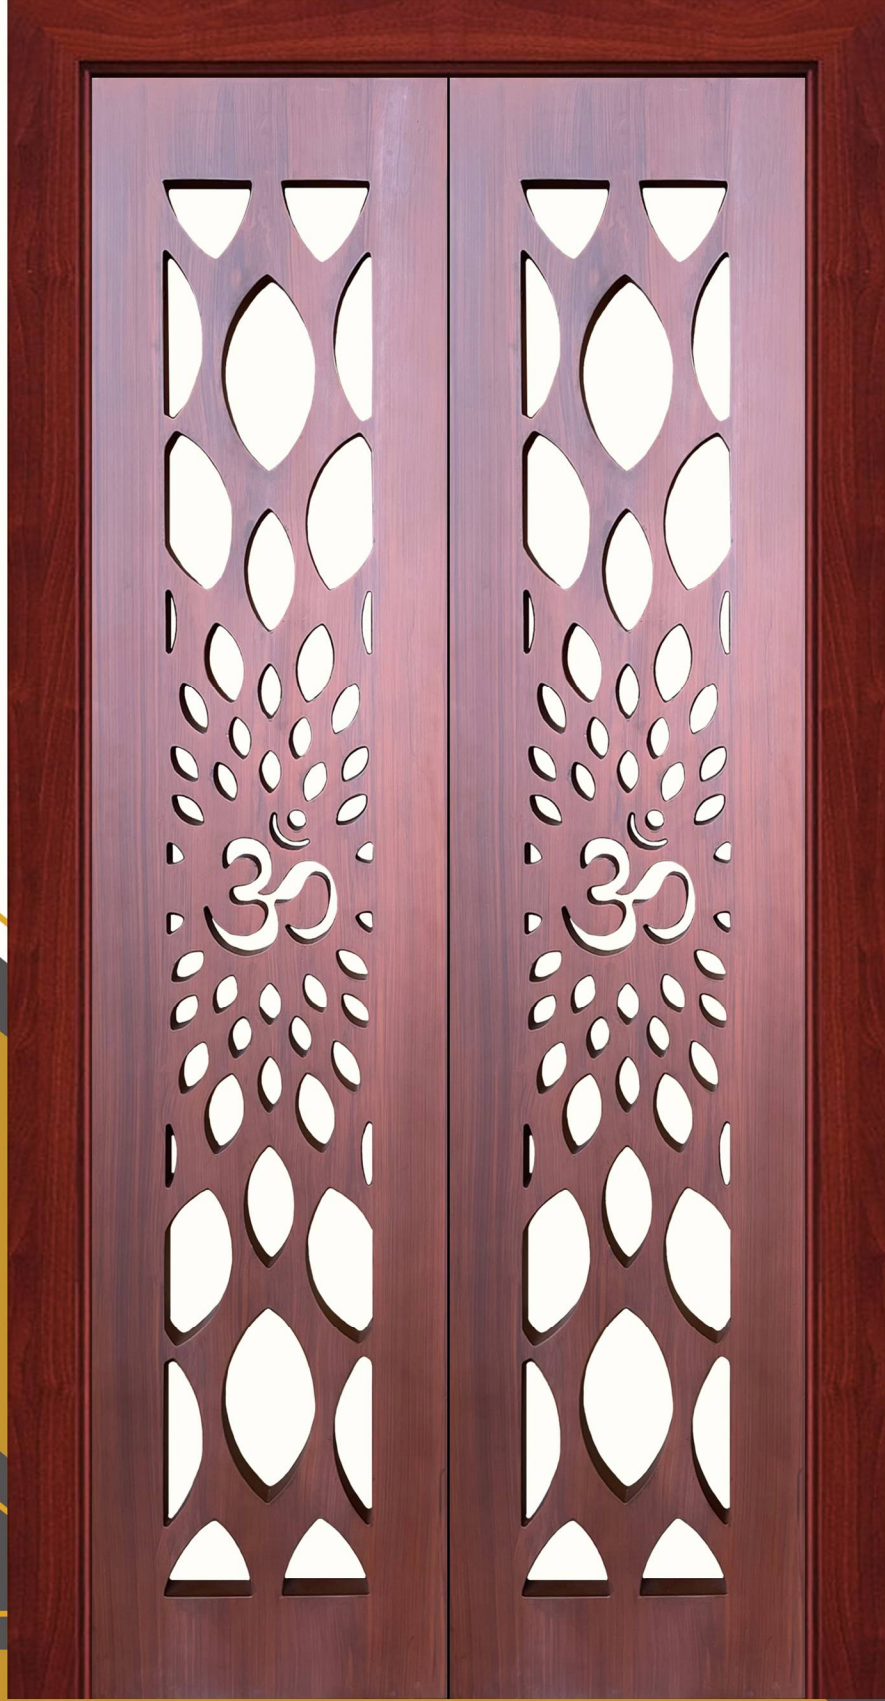

POOJA
EXTRA
PREMIUM

SDH - 10022PEPR$D021

SUDHEER DESIGN HUB