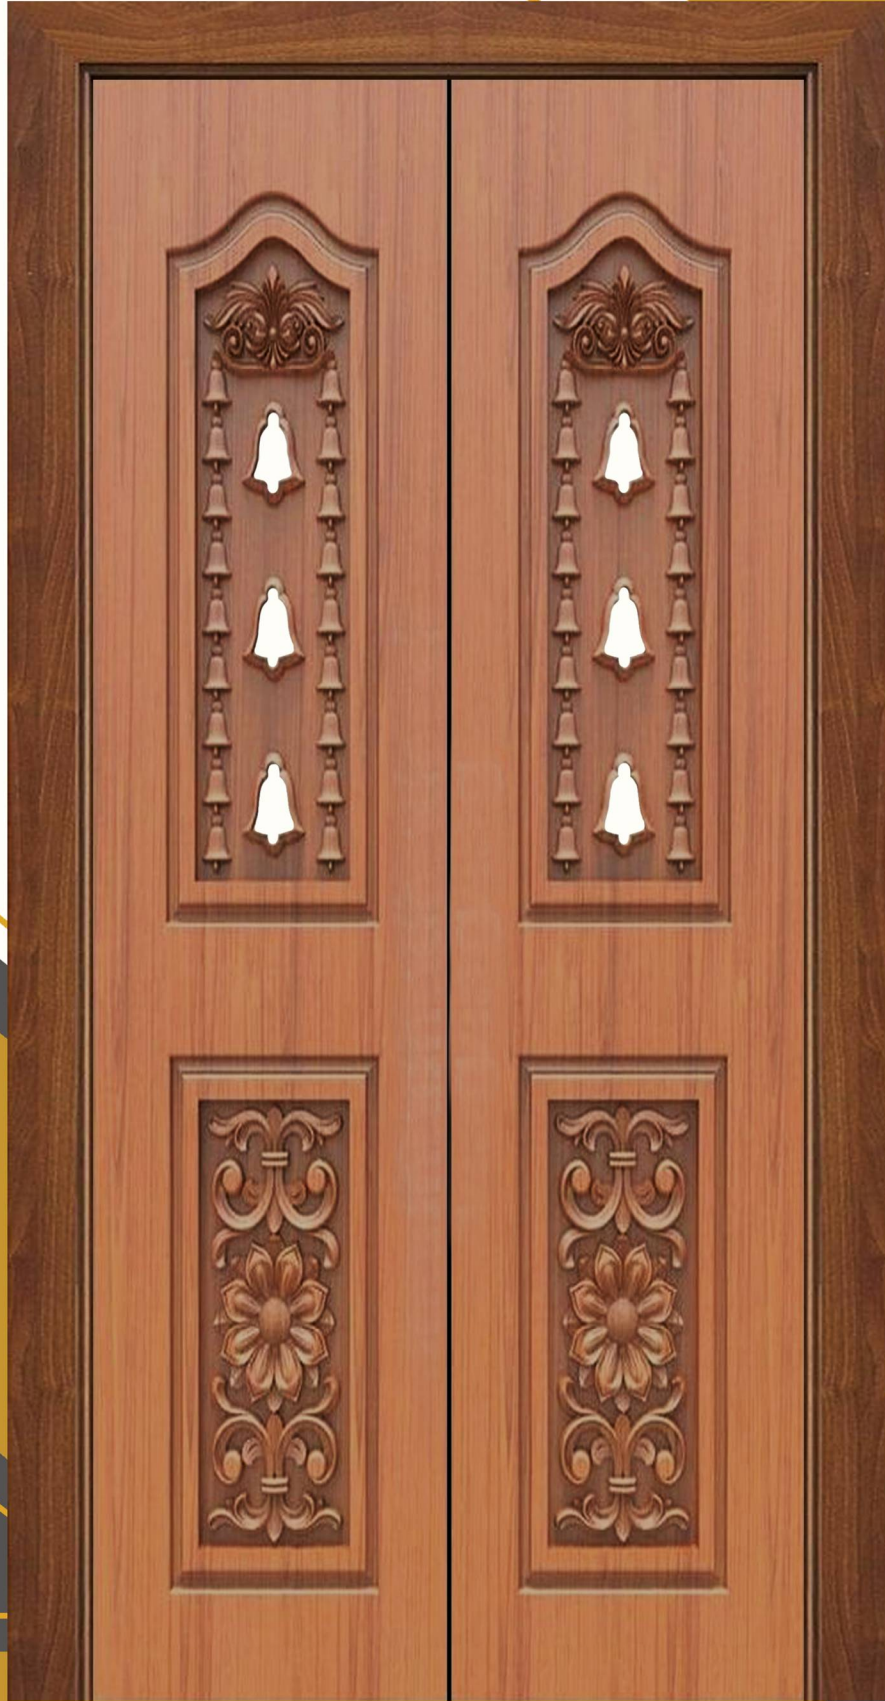

POOJA
PREMIUM

SDH - 10022PPRDD001

SUDHEER DESIGN HUB