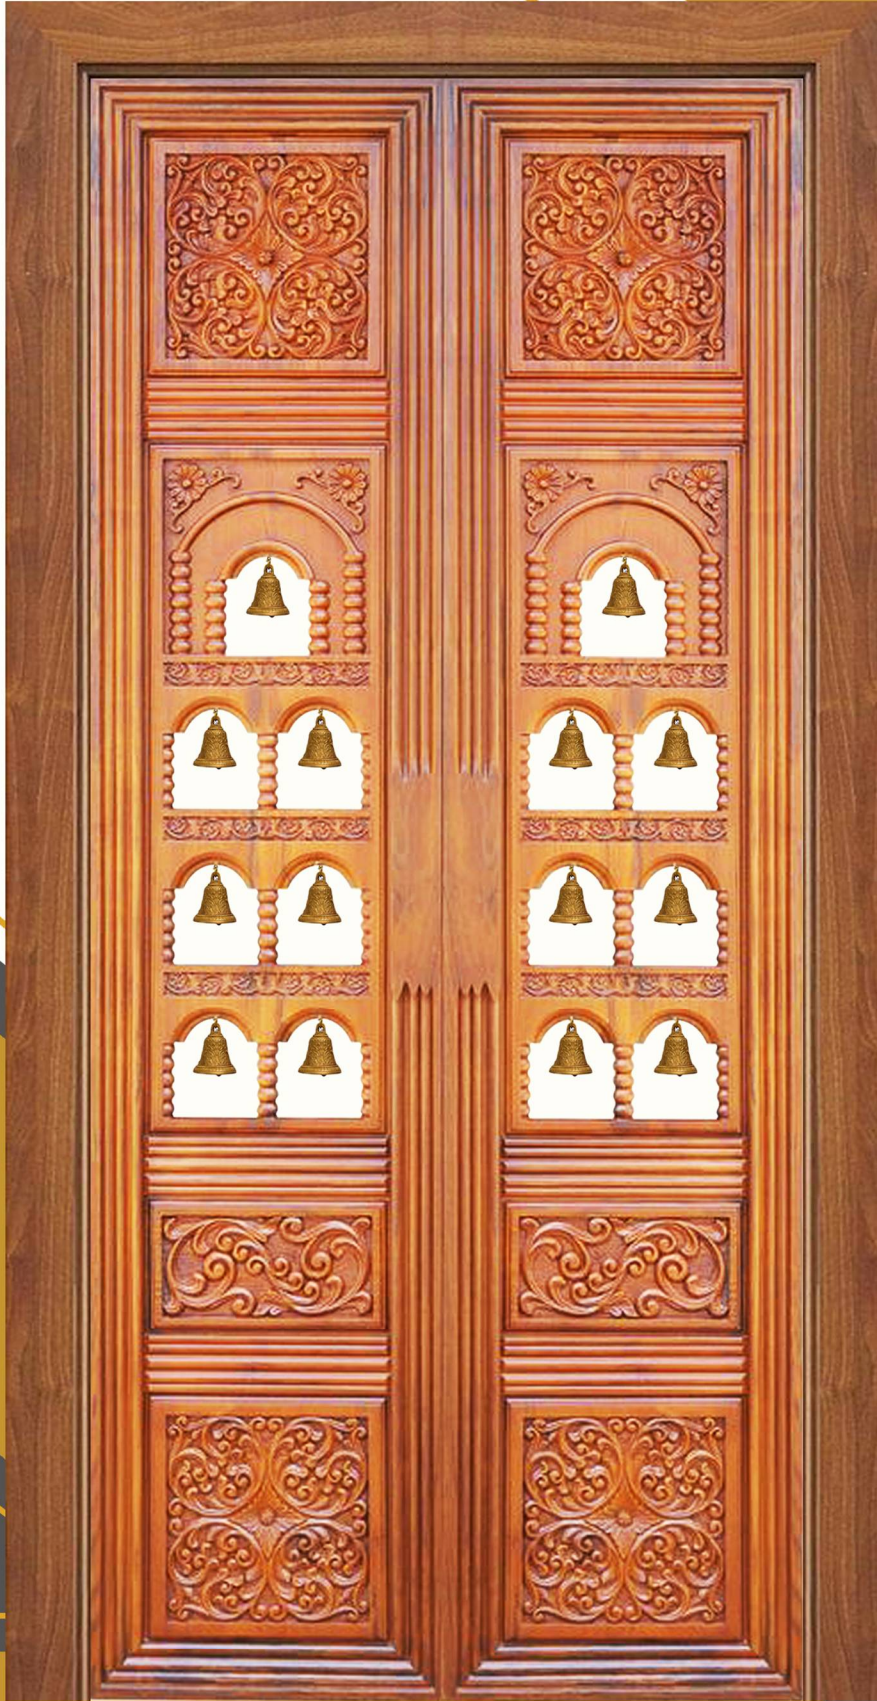

EXTRA

PREMIUM

NOTE: Design shapes and heights will get varie according to the required customer door sizes.

POOJA
EXTRA
PREMIUM

SDH - 10022PEPRDD001

SUDHEER DESIGN HUB

POOJA
EXTRA
PREMIUM

SDH - 10022PEPRDD002