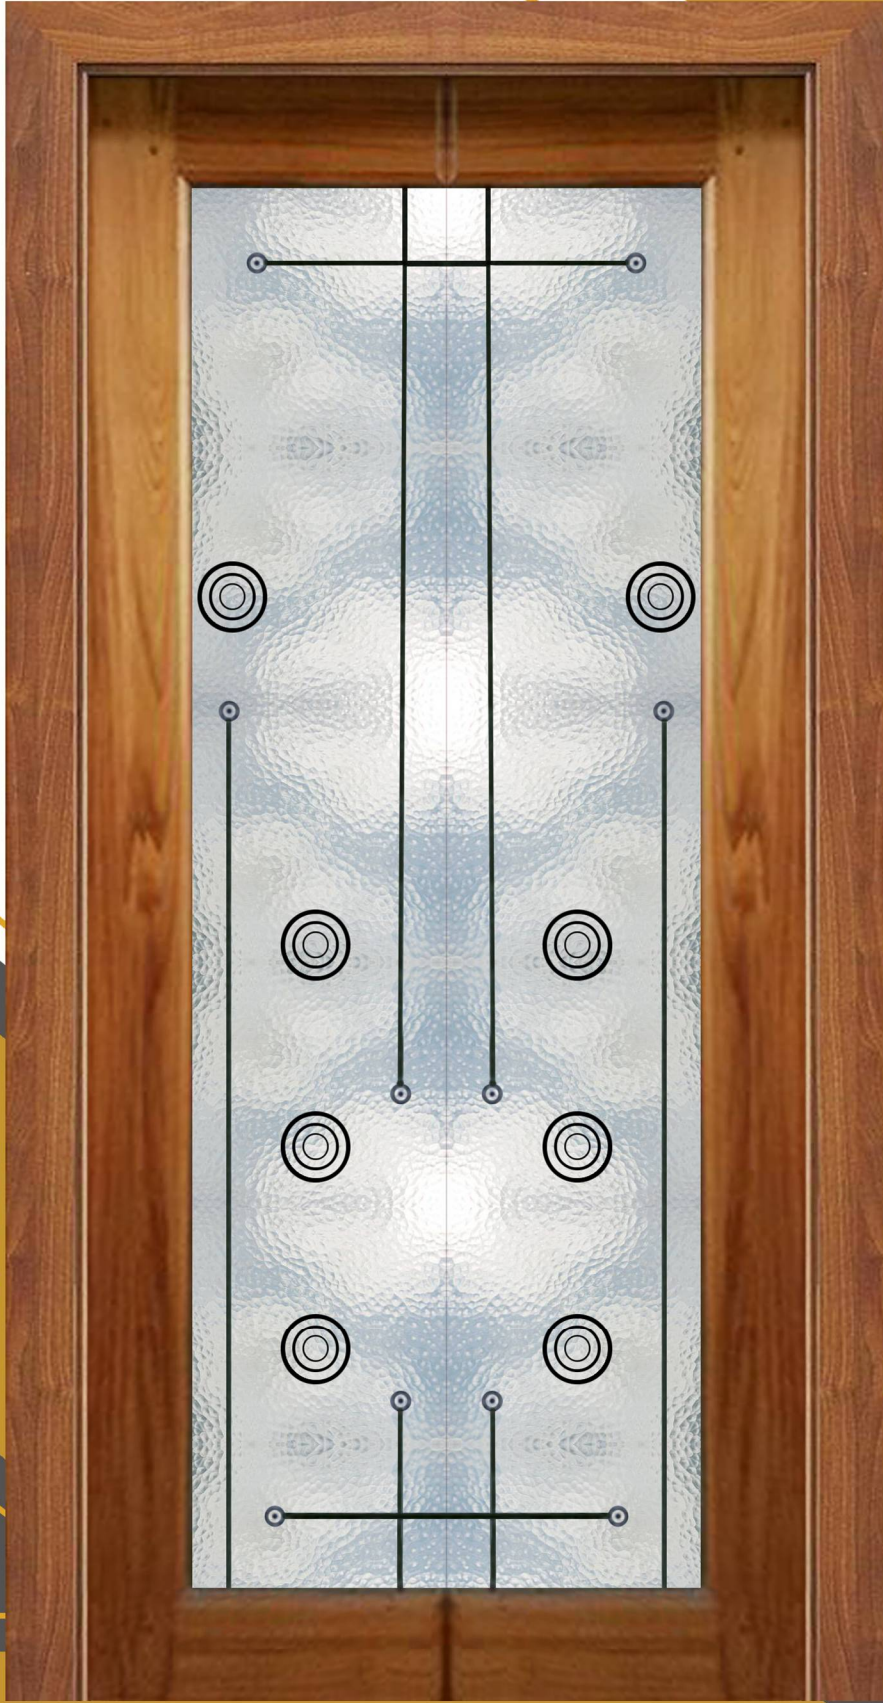

SUDHEER DESIGN HUB

POOJA
GLASS

SDH - 10022PGDD012

SUDHEER DESIGN HUB

POOJA
GLASS

SDH - 10022PGDD013

SUDHEER DESIGN HUB

POOJA
GLASS