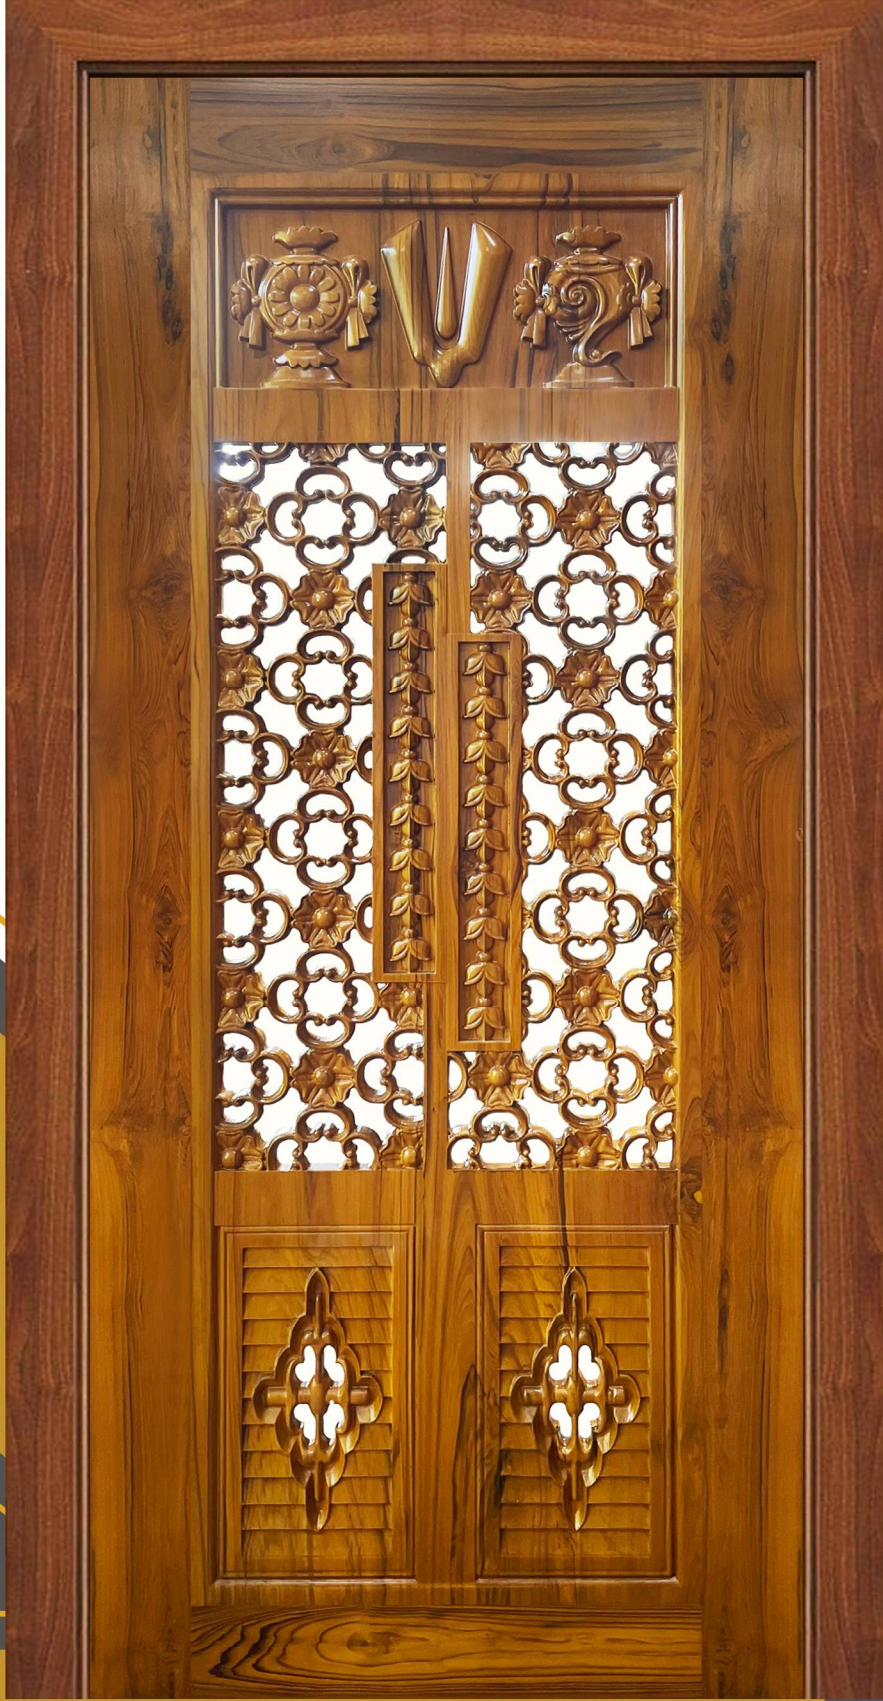

SUDHEER DESIGN HUB

POOJA
DOOR'S

SUDHEER DESIGN HUB

POOJA

PRIME

NOTE: Design shapes and heights will get varie according to the required customer door sizes.

POOJA
PRIME

SDH - 10022PPDD001

POOJA
EXTRA
PREMIUM

SDH - 10022PEPR\$D021

SUDHEER DESIGN HUB

POOJA
EXTRA
PREMIUM

SDH - 10022PEPR\$D022

SUDHEER DESIGN HUB

POOJA
EXTRA
PREMIUM

SDH - 10022PEPR\$D023

SUDHEER DESIGN HUB

Specifications

100% Seasoned Wood
100% Teak Wood Doors
Bridle joints
Ready to Use

Door Sizes

32 mm Thickness
79" & 81" Height
32", 33", 36", 38" Width
Also Available in Custom Sizes

We are happy to serve you.