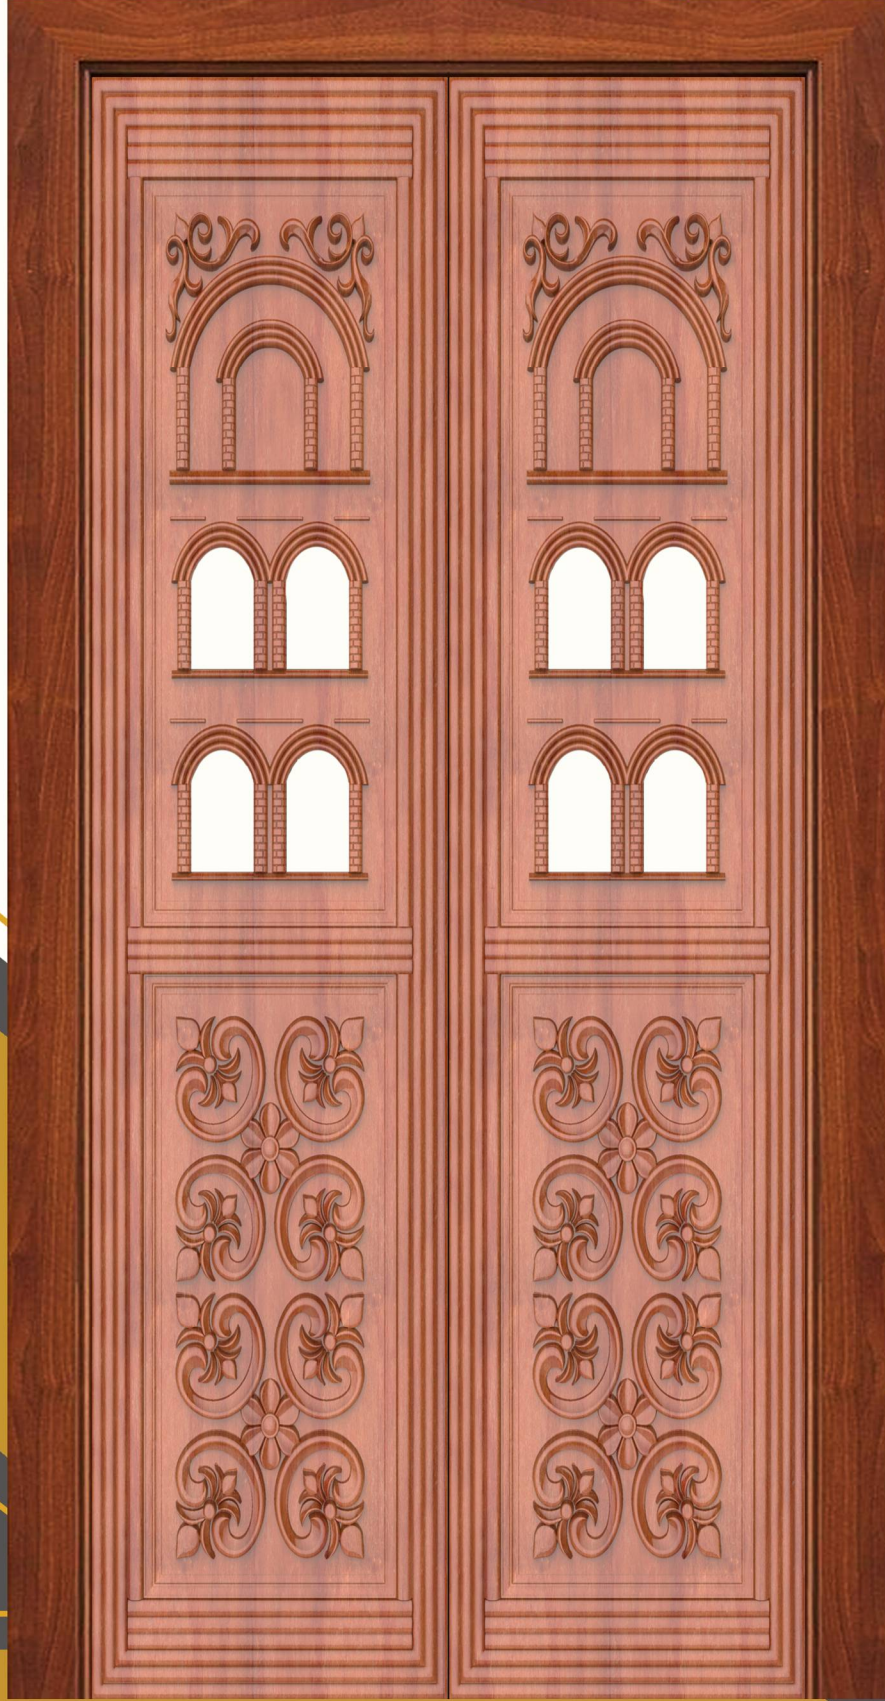

POOJA
EXTRA
PREMIUM

SDH - 10022PEPR$D019

SUDHEER DESIGN HUB