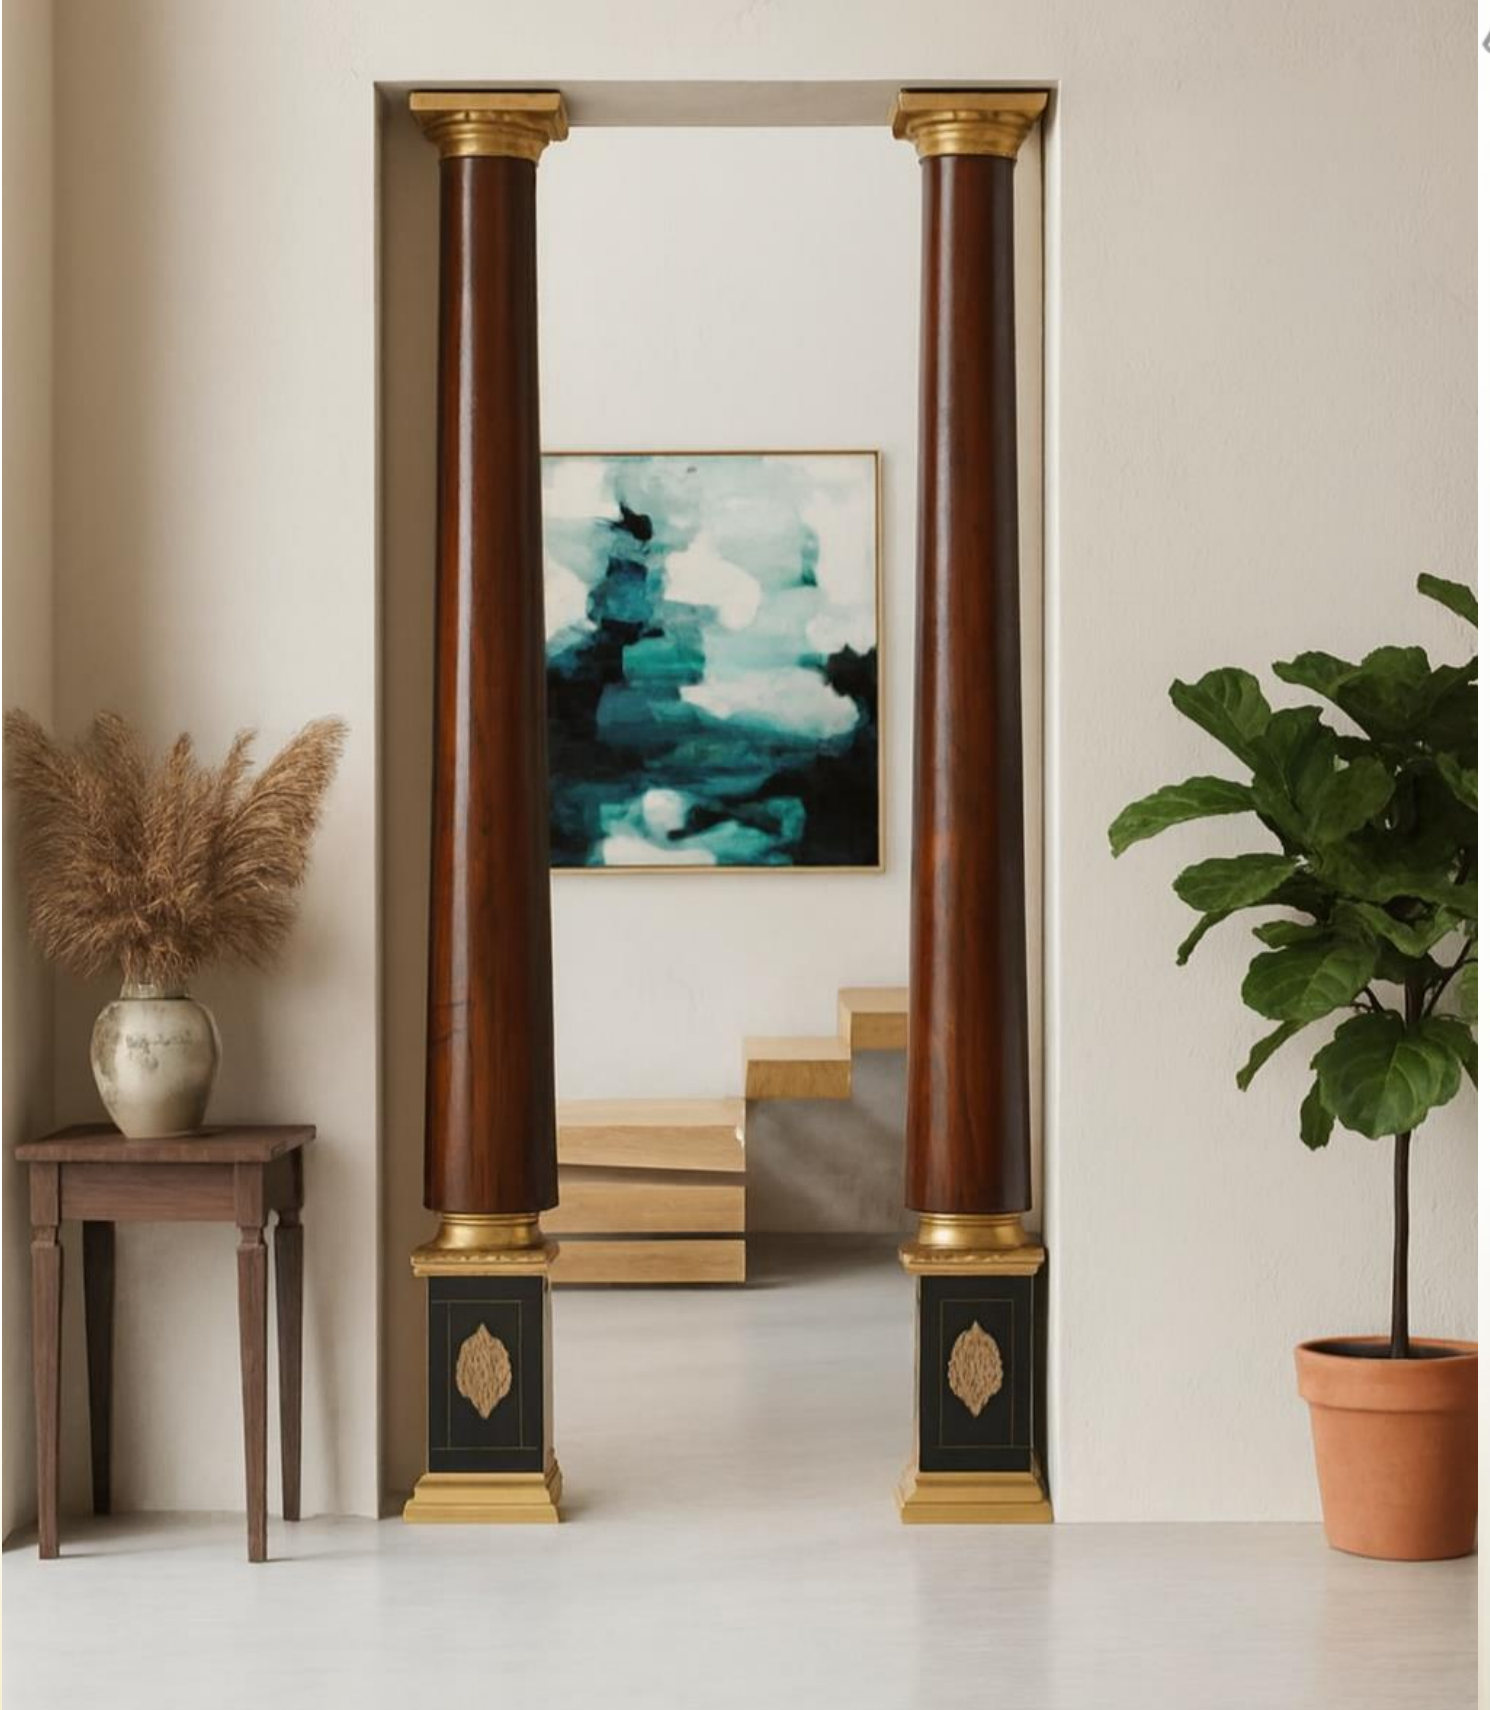

Your Choice

Dimensions:

Wooden Base- 11 X 11 inches

Shaft Diameter- 8 inches

Capital- Nil

Stain Options:

Walnut

Semi Walnut