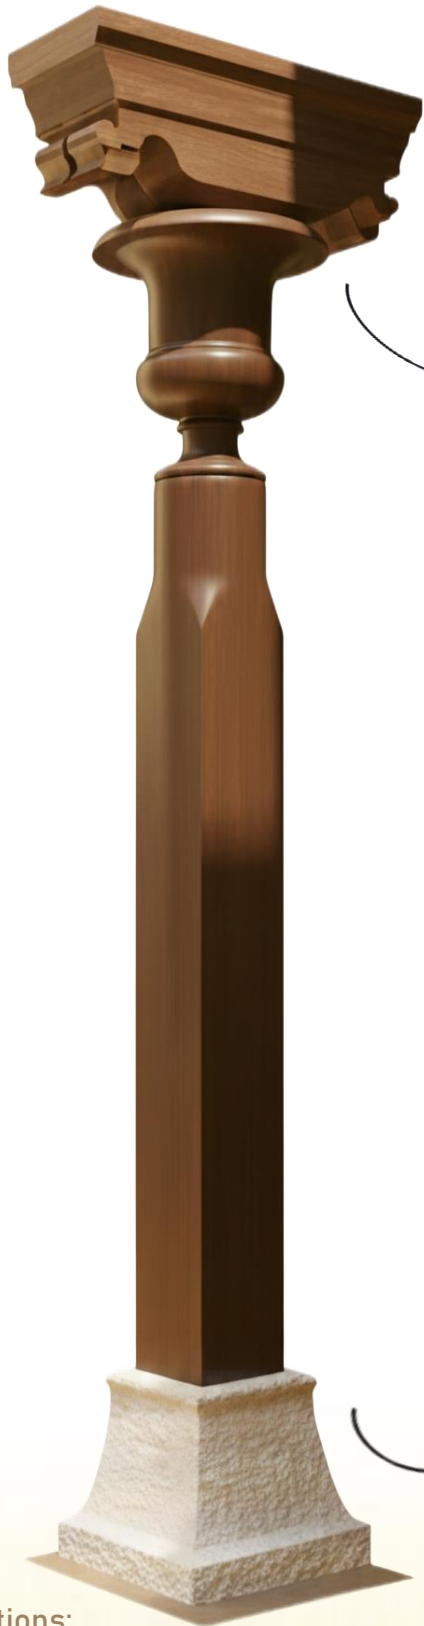

Chettinadu Pillar

CWP-007

Stain Options:

Walnut

Semi Walnut

Natural

Finishes:

High Gloss, Semi Gloss, Satin, Matte

Colours:

Your Choice

Dimensions:

Wooden Base- 14 X 14 inches
Shaft- 8 X 8 inches
Head- 12 inches