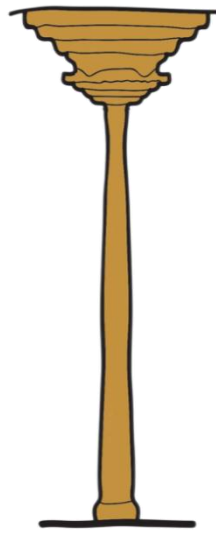

**Main
Courtyard**