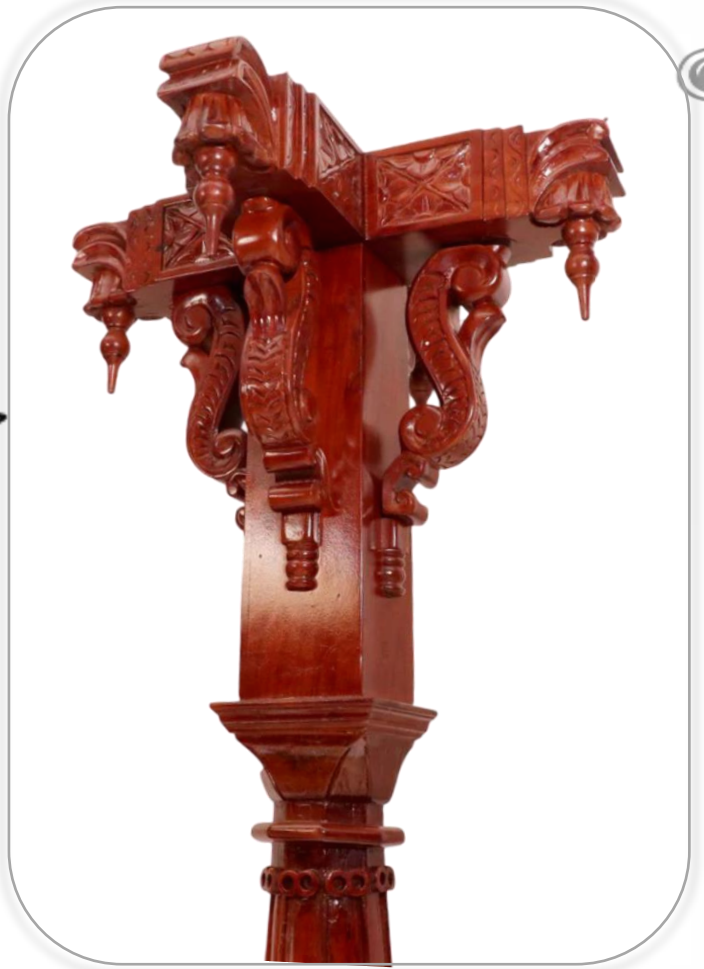

Chettinadu Pillar

CWP-044

Stain Options:

Walnut

Semi Walnut

Natural

Finishes:

High Gloss, Semi Gloss, Satin, Matte

Colours:

Your Choice

Dimensions:

Wooden Base- 13 X 13 inches
Shaft Diameter- 8 inches
Capital- 32 inches