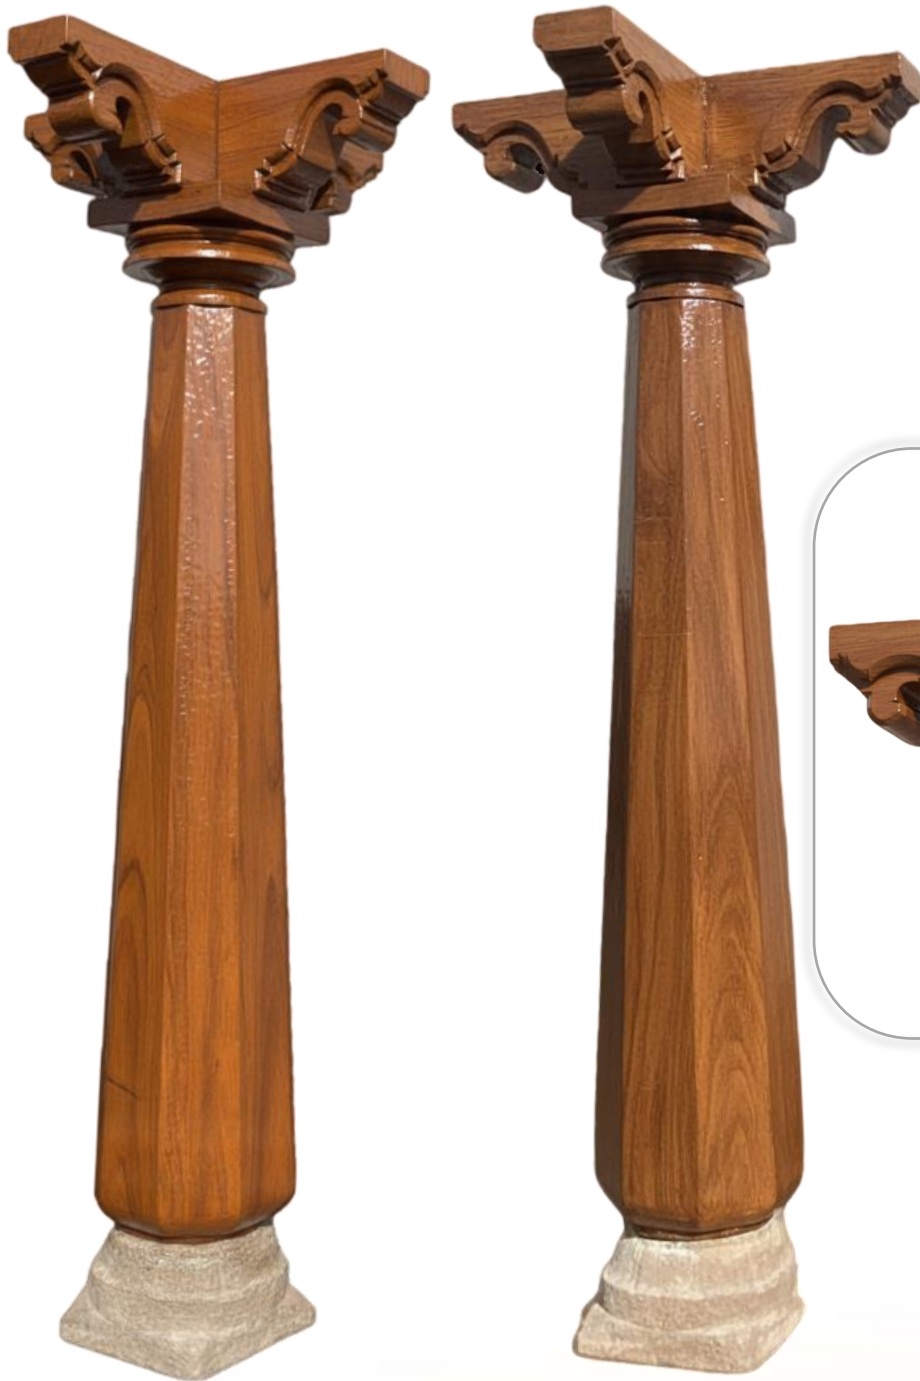

Your Choice

Dimensions:

Wooden Base- Nil

Shaft Diameter- 10 inches

Capital- 30 inches

Chettinadu Pillar

CWP-048

Stain Options: