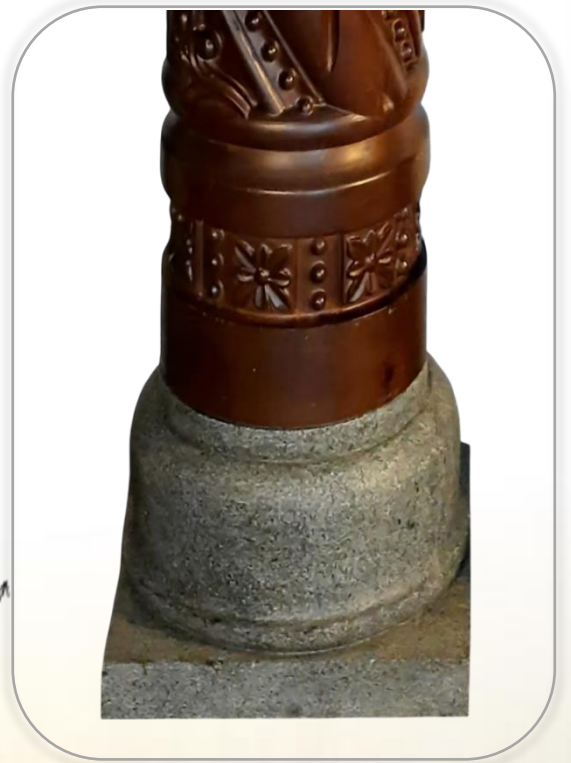

Indian Antique Pillar

CWP-078

Stain Options:

Walnut

Semi Walnut

Natural

Finishes:

High Gloss, Semi Gloss, Satin, Matte

Colours:

Your Choice

Dimensions:

Wooden Base- 10 X 10 inches
Shaft Diameter- 8 inches
Head - Nil