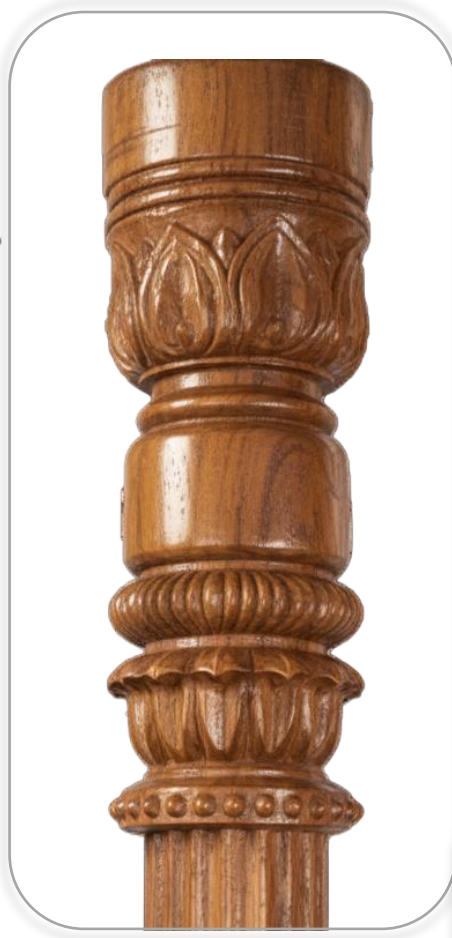

Your Choice

Dimensions:

Wooden Base- 10 X 10 inches

Shaft Diameter- 9 inches

Capital- Nil

Chettinadu Pillar

CWP-023

Stain Options: