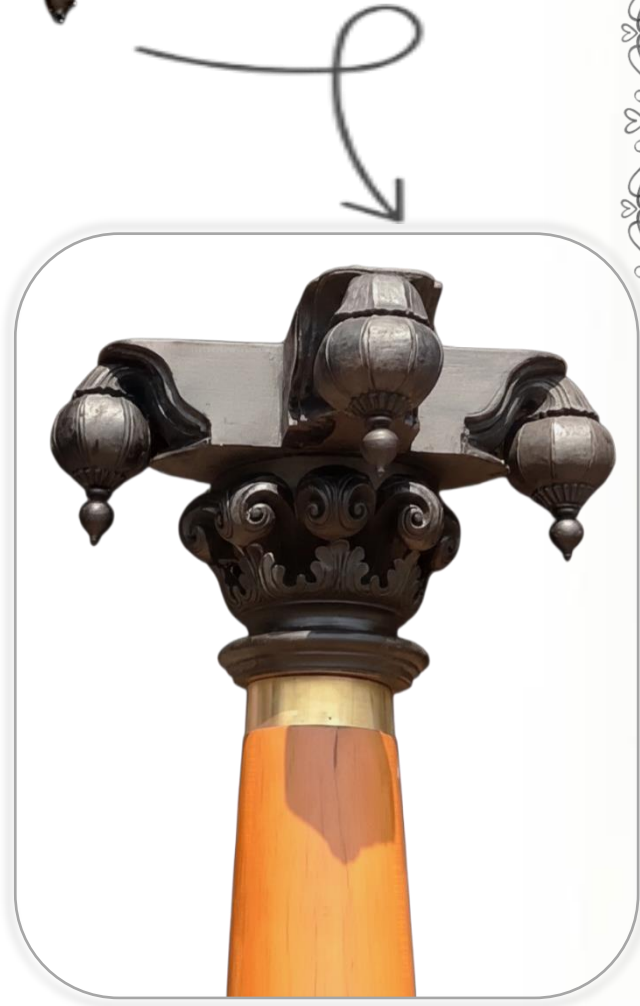

High Gloss, Semi Gloss, Satin, Matte

Colours:

Your Choice

Dimensions:

Wooden Base- 12 X 12 inches
Shaft Diameter- 9 inches
Head- 12 inches

Chettinadu Pillar

CWP-030

Stain Options: