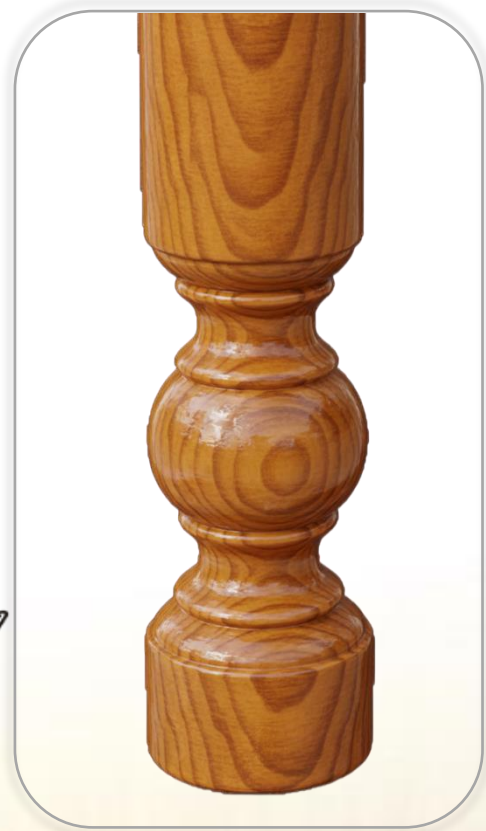

Your Choice

Dimensions:

Wooden Base- 12 X 12 inches

Shaft Diameter- 9 inches

Head- 12 X 12 inches

Chettinadu Pillar

CWP-027

Stain Options: