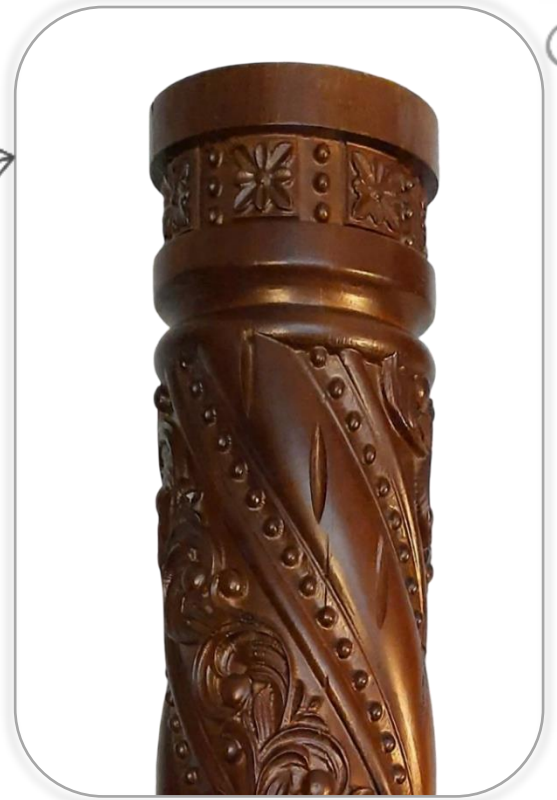

Indian Antique Pillar

CWP-078

Stain Options:

Walnut

Semi Walnut

Natural

Finishes:

High Gloss, Semi Gloss, Satin, Matte

Colours:

Your Choice

Dimensions:

Wooden Base- 10 X 10 inches
Shaft Diameter- 8 inches
Head - Nil