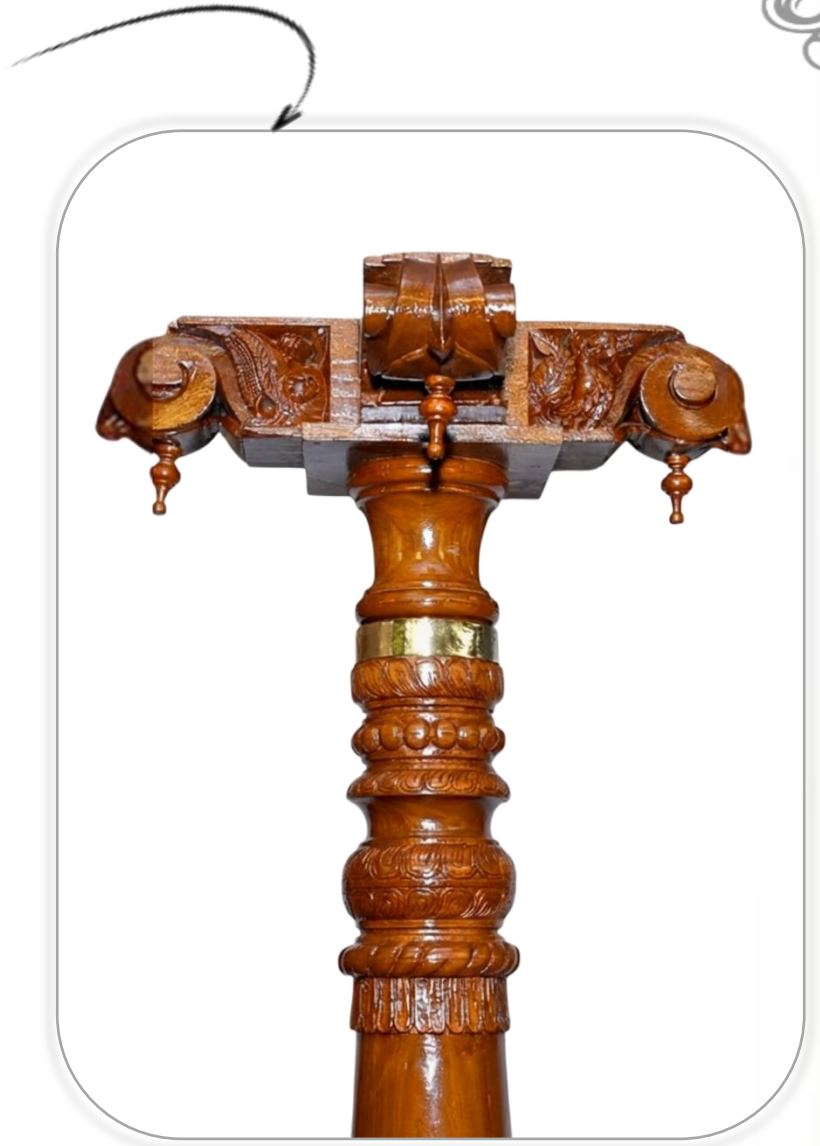

Your Choice

Dimensions:

Wooden Base- 11 X 11 inches

Shaft Diameter- 9 inches

Capital- 32 inches

Chettinadu Pillar

CWP-040

Stain Options: