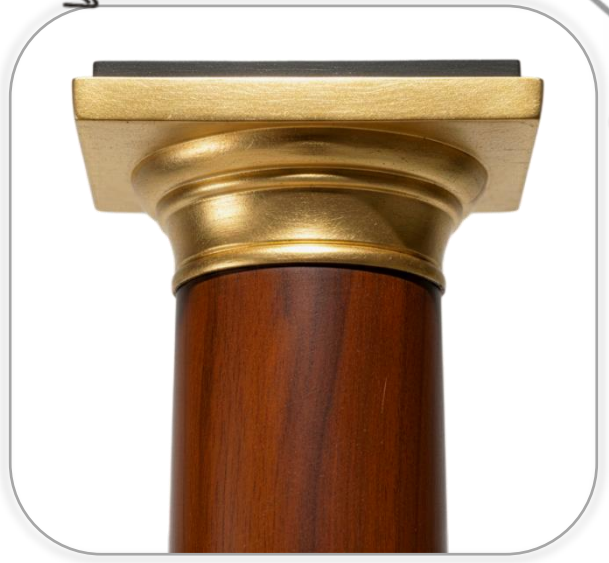

Your Choice

Dimensions:

Wooden Base- 11 X 11 inches

Shaft Diameter- 8 inches

Capital- Nil

Stain Options:

Walnut

Semi Walnut

Natural

Finishes:

High Gloss, Semi Gloss, Satin, Matte

Colours:

Your Choice

Dimensions:

Wooden Base- 12 X 12 inches

Shaft Diameter- 10 inches

High Gloss, Semi Gloss, Satin, Matte

Colours:

Your Choice

Dimensions:

Wooden Base- 11 X 11 inches

Shaft Diameter- 10 inches

Capital- 13 X 13 inches

Chettinadu Pillar