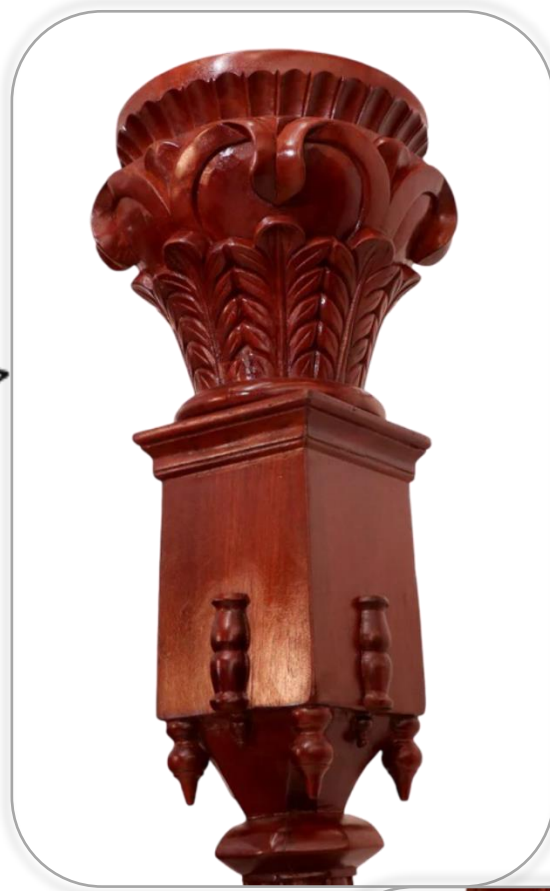

High Gloss, Semi Gloss, Satin, Matte

Colours:

Your Choice

Dimensions:

Wooden Base- 13 inches
Shaft Diameter- 9 inches
Capital- 34 inches

Chettinadu Pillar

CWP-043

Stain Options: