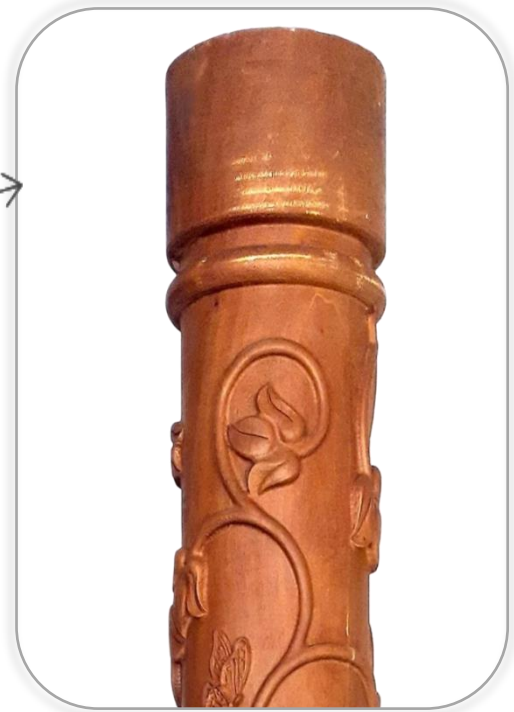

Indian Antique Pillar

CWP-080

Stain Options:

Walnut

Semi Walnut

Natural

Finishes:

High Gloss, Semi Gloss, Satin, Matte

Colours:

Your Choice

Dimensions:

Wooden Base- 11 X 11 inches

Shaft Diameter- 8 inches

Head - Nil