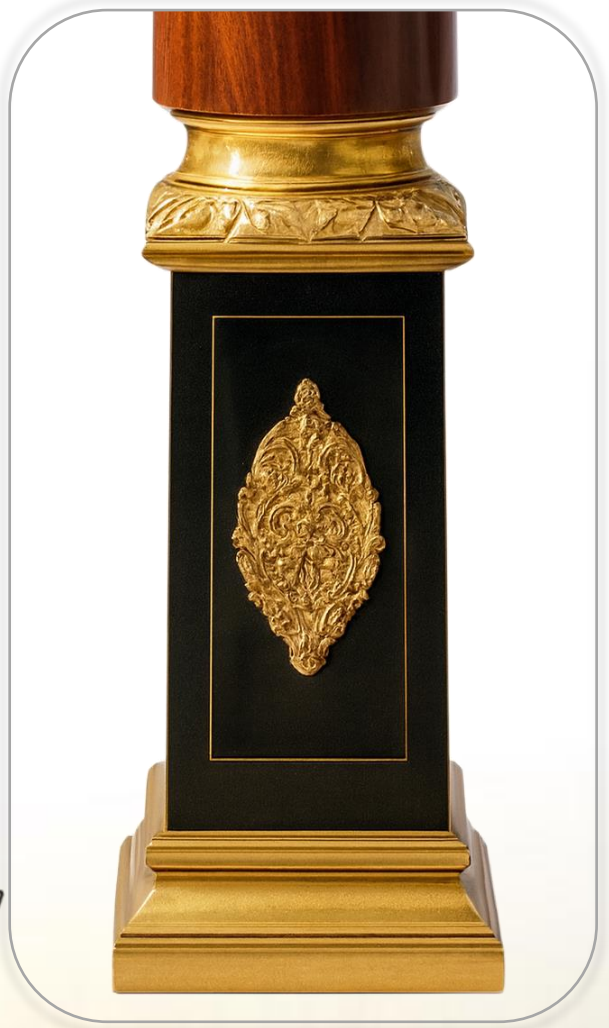

Natural

Finishes:

High Gloss, Semi Gloss, Satin, Matte

Colours:

Your Choice

Dimensions:

Wooden Base- 10 X 10 inches
Shaft Diameter- 9 inches
Head- 10 X 10 inches

Chettinadu Pillar

Your Choice

Dimensions:

Wooden Base- 11 X 11 inches

Shaft Diameter- 8 inches

Capital- Nil

Stain Options:

Walnut

Semi Walnut

Natural

Finishes:

High Gloss, Semi Gloss, Satin, Matte

Colours:

Your Choice

Dimensions:

Wooden Base- 12 X 12 inches

Shaft Diameter- 10 inches

High Gloss, Semi Gloss, Satin, Matte

Colours:

Your Choice

Dimensions:

Wooden Base- 11 X 11 inches

Shaft Diameter- 10 inches

Capital- 13 X 13 inches

Chettinadu Pillar