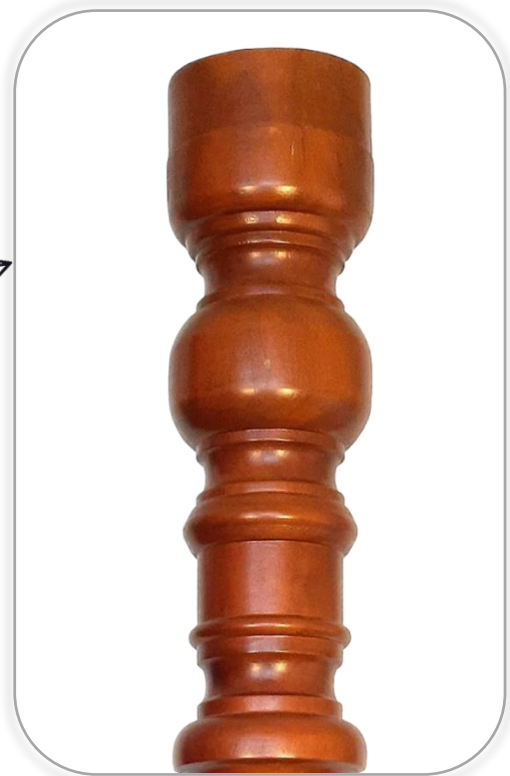

Chettinadu Pillar

CWP-022

Stain Options:

Walnut

Semi Walnut

Natural

Finishes:

High Gloss, Semi Gloss, Satin, Matte

Colours:

Your Choice

Dimensions:

Wooden Base- 10 X 10 inches

Shaft Diameter- 9 inches

Capital- Nil