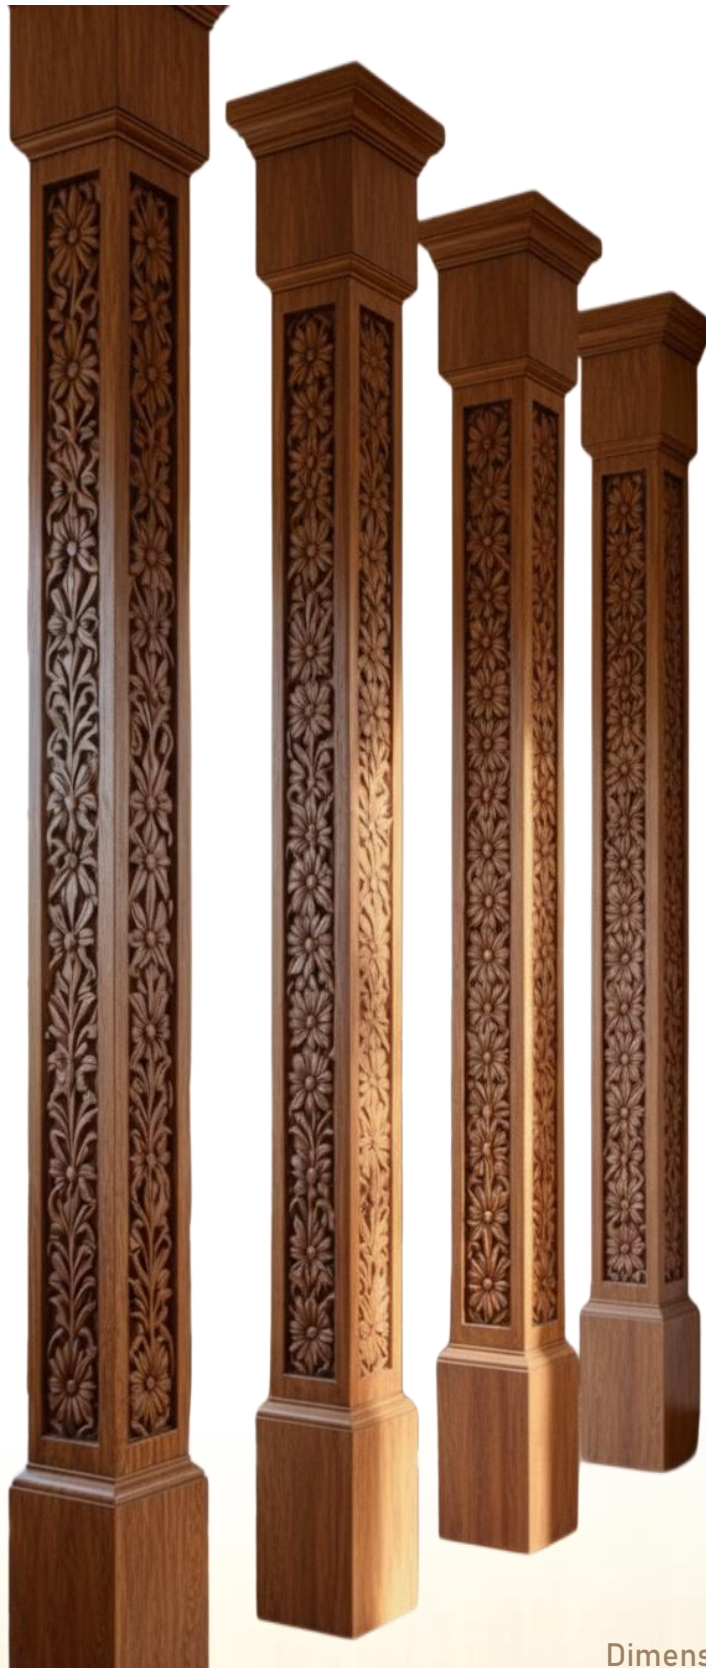

Modern Classic Pillar

CWP-101

Stain Options:

Walnut

Semi Walnut

Natural

Finishes:

High Gloss, Semi Gloss, Satin, Matte

Colours:

Your Choice

Dimensions:

Wooden Base- 11 X 11 inches

Shaft- 9 inches

Head - 12 X 12 inches