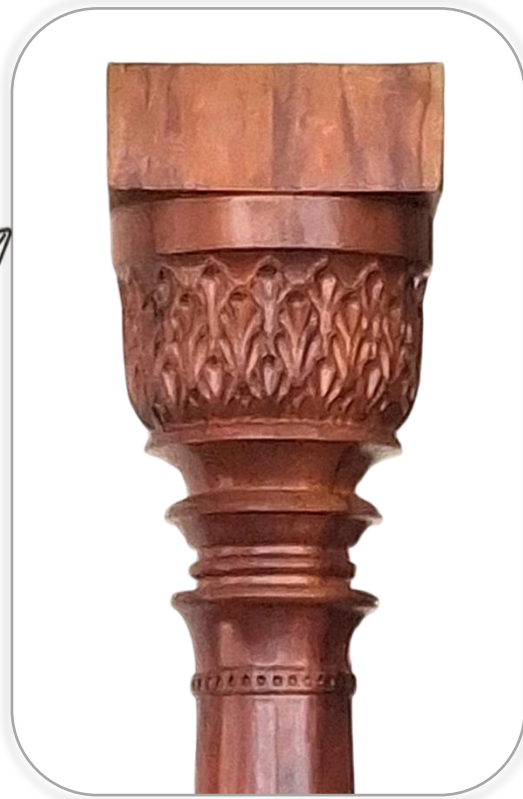

Chettinadu Pillar

CWP-020

Stain Options:

Walnut

Semi Walnut

Natural

Finishes:

High Gloss, Semi Gloss, Satin, Matte

Colours:

Your Choice

Dimensions:

Wooden Base- 9 X 9 inches
Shaft Diameter- 9 inches
Capital- Nil