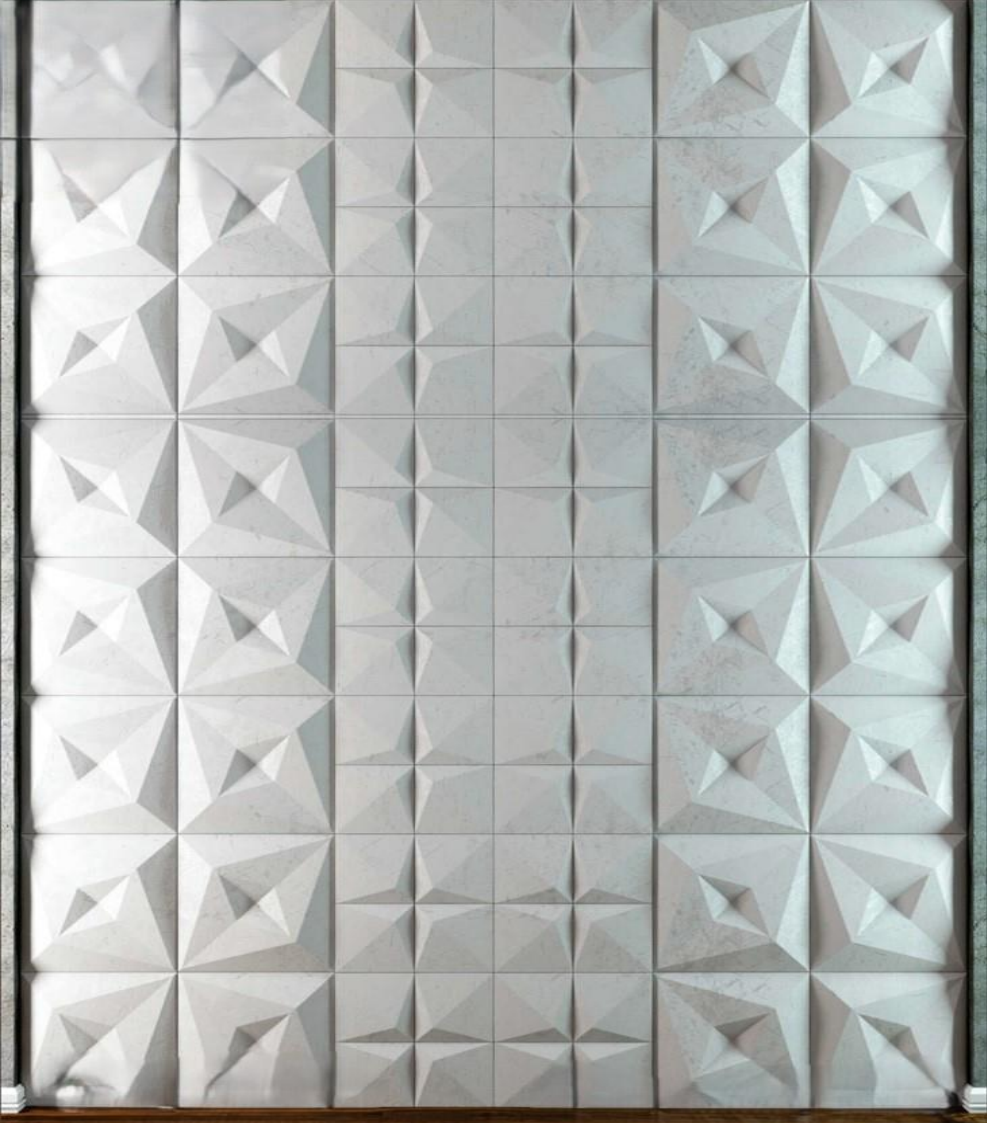

Bring Your Walls To Life. . .

INDEX

- [Wooden Wall Arts](#)
- [Finishes](#)
- [Choose Your Wall Art](#)
- [Features](#)
- [Wood Species](#)
- [Sustainability](#)

Wall Art

Experience the timeless allure of our Wall Art. Inspired by ancient motifs and modern design, these Arts brings a touch of elegance and contemporary vibe to your living space.

Let the walls echo your soul's melody.

Variety of Finishes

~ Craftmanship Meets Modernity ~

Natural Finishes

Satin Lacquer Finish

Adds lustre to the wood without hiding its character. It makes the surface pleasing to the underfoot as well as easy to maintain and hardwearing.

Matt Finish

Gives textured impression of pure and untreated wood. The subtle finish does not conceal woods natural look while making it more durable and easier to clean. The soft natural surface is pleasant to walk barefoot on.