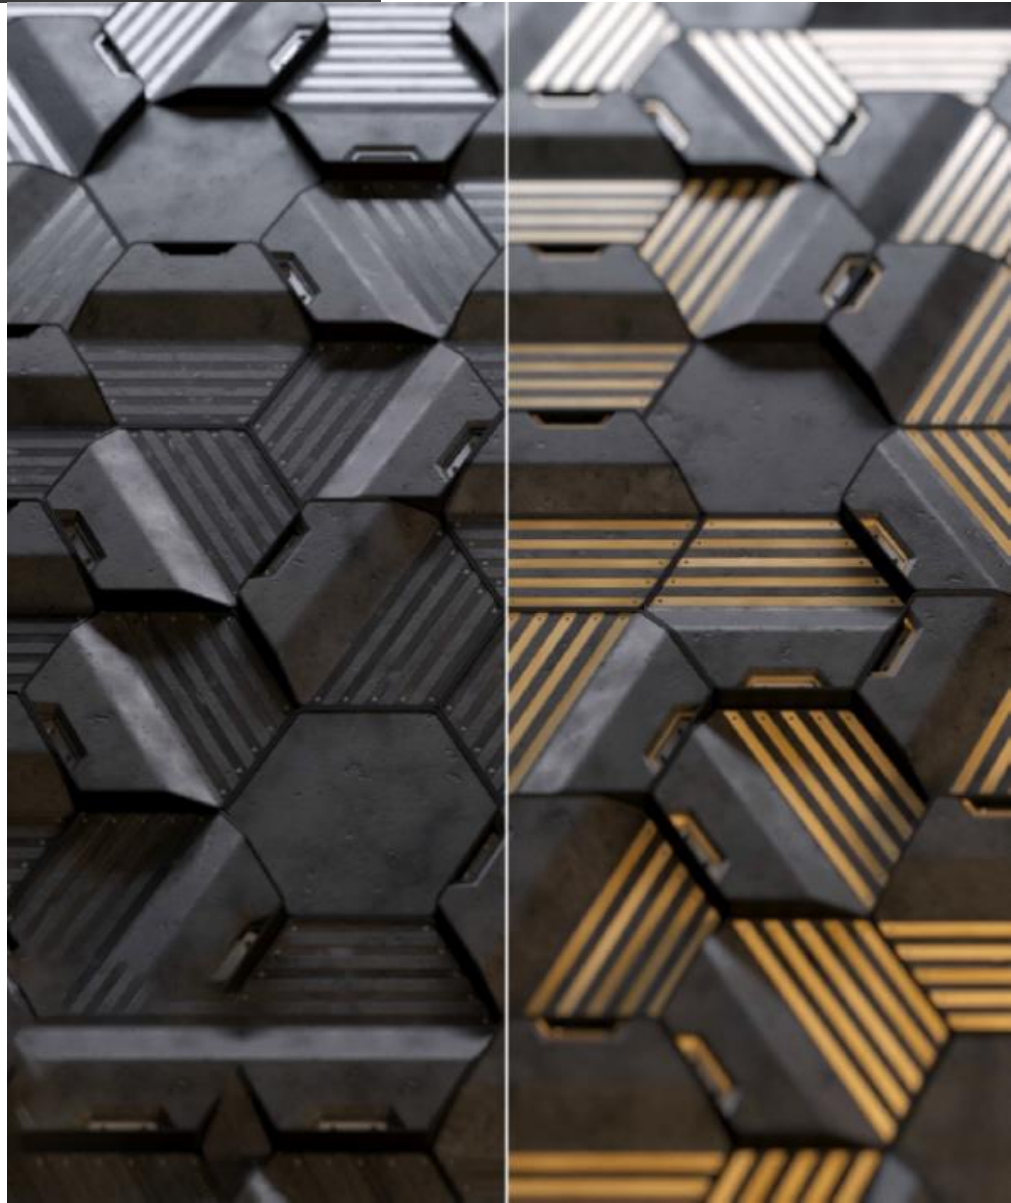

Bring Your Walls To Life. . .

INDEX

- [Wooden Wall Arts](#)
- [Finishes](#)
- [Choose Your Wall Art](#)
- [Features](#)
- [Wood Species](#)
- [Sustainability](#)

Wall Art

Experience the timeless allure of our Wall Art. Inspired by ancient motifs and modern design, these Arts brings a touch of elegance and contemporary vibe to your living space.

Let the walls echo your soul's melody.

Variety of Finishes

~ Craftmanship Meets Modernity ~

Natural Finishes

Satin Lacquer Finish

Adds lustre to the wood without hiding its character. It makes the surface pleasing to the underfoot as well as easy to maintain and hardwearing.

Matt Finish

Gives textured impression of pure and untreated wood. The subtle finish does not conceal woods natural look while making it more durable and easier to clean. The soft natural surface is pleasant to walk barefoot on.

High Gloss Finish

The high gloss lacquer gives your floor a shiny, polished look and provides a reflecting surface. It offers an exciting alternative to more conventional wood floors.

Oil Finish

Oil brings out the fine structure and grains of the wood and enhances the natural colour. Floors should be oiled immediately after installation and regularly maintained with satin oil.