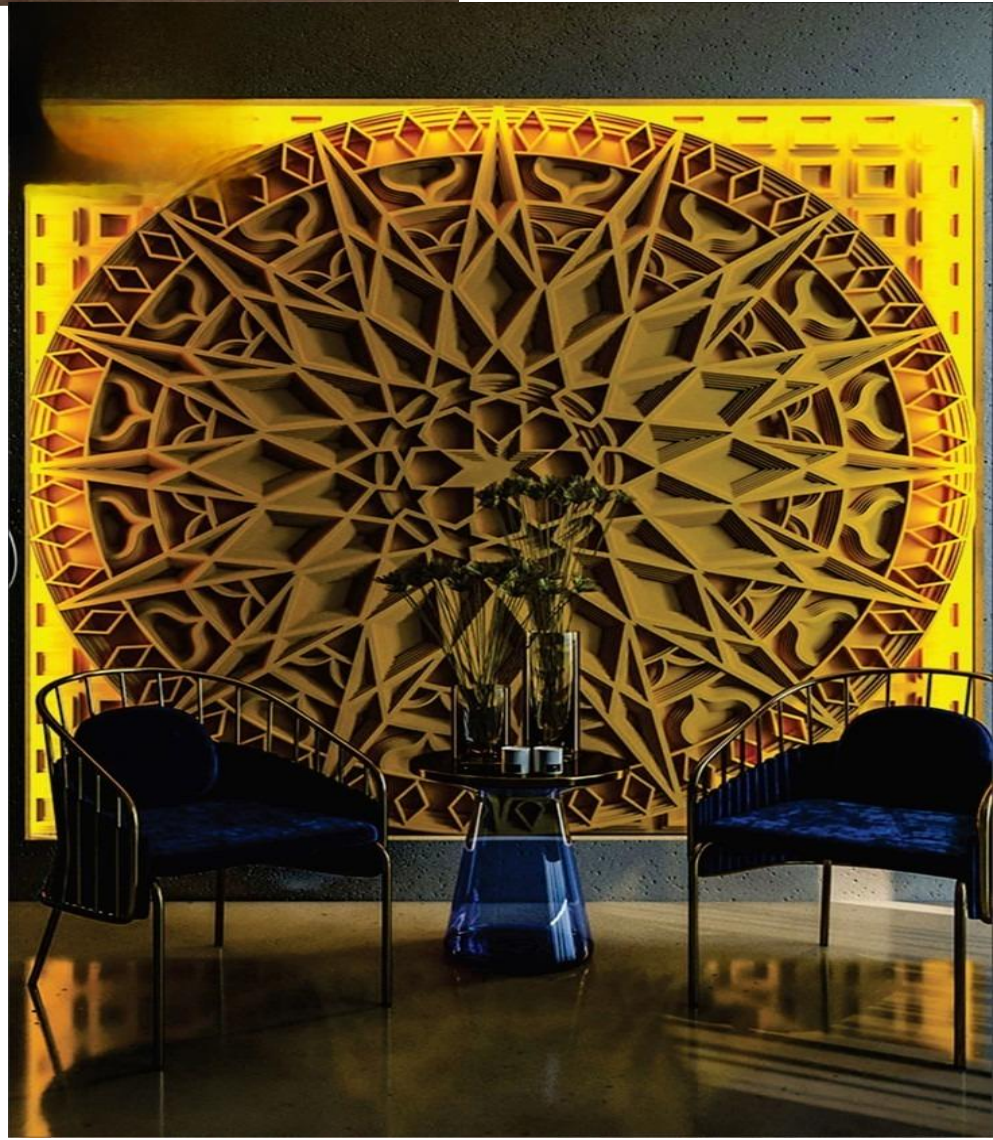

Let the walls echo your soul's melody.

Variety of Finishes

~ Craftmanship Meets Modernity ~

Natural Finishes

Satin Lacquer Finish

Adds lustre to the wood without hiding its character. It makes the surface pleasing to the underfoot as well as easy to maintain and hardwearing.